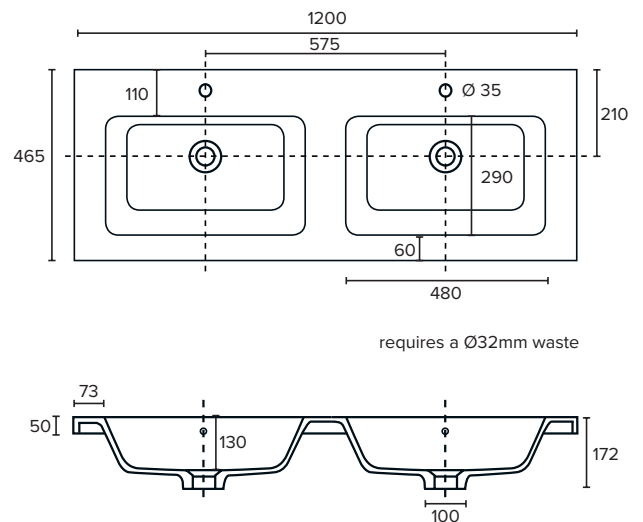

Ari

StoneCast with overflow
VA1200D

W1200 x D465 x H50