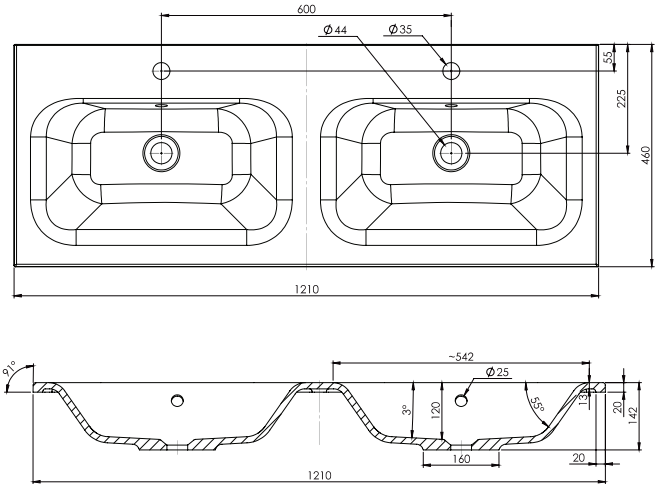

SPECIFICATION SHEET

1200mm Double Basin Options

Via

StoneCast with overflow
VIA1200D

W1210 x D460 x H20