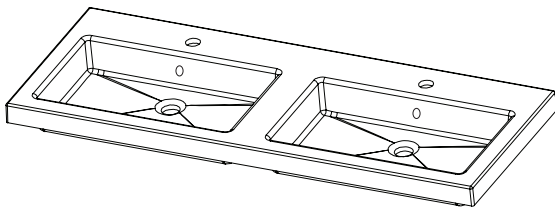

Ponti

StoneCast with overflow
PO1200D

W1200 x D460 x H50