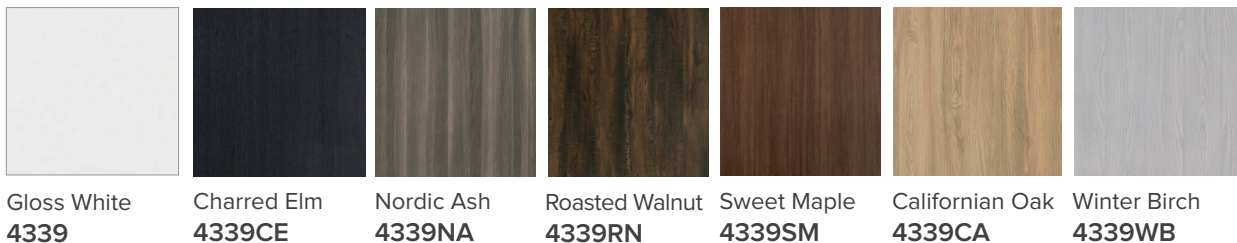

### Features

- Wall Hung
- 4 Drawers
- Double Basin
- Gloss White: 2-pack urethane on MRF
- Colours: Laminate finish
- Dimensions: H670 x W1200 x D465

### Colour Options with Code