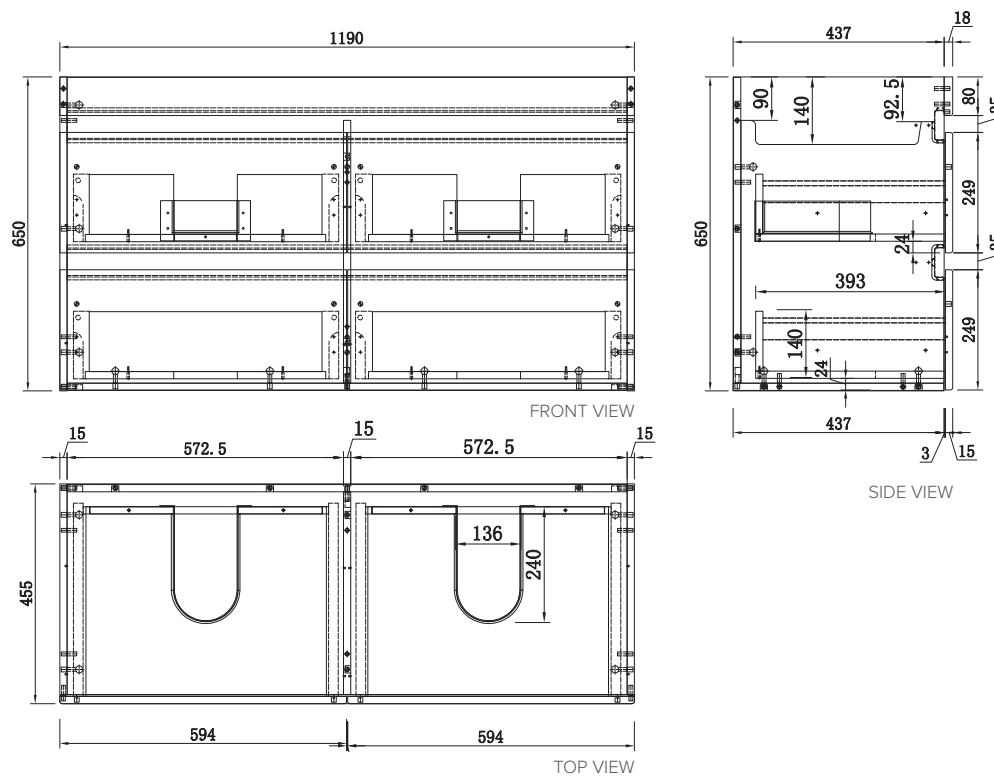

### Features

- Wall Hung
- 4 Drawers
- Double Basin
- Gloss White: 2-pack urethane on MRF
- Colours: Laminate finish
- Dimensions: H670 x W1200 x D465

### Technical Details

Note: All measurements shown are in millimetres. Sizes are nominal.

## 1200mm Double Basin Options