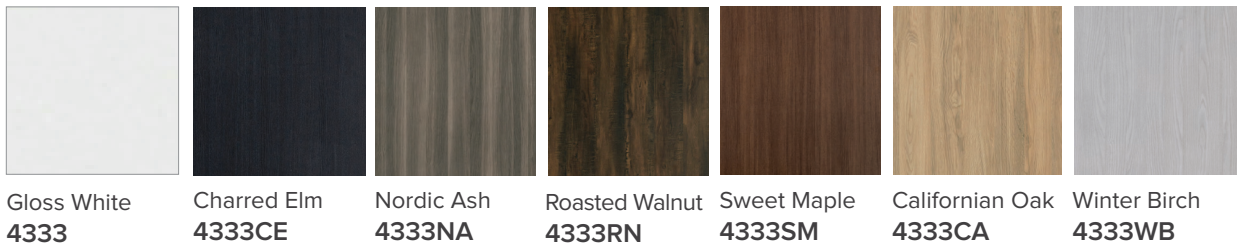

SPECIFICATION SHEET

Brookfield 750mm 2 Drawer Wall Vanity

Features

- Wall Hung
- 2 Drawers
- Single Basin
- Gloss White: 2-pack urethane on MRF
- Colours: Laminate finish
- Dimensions: H670 x W750 x D465

Colour Options with Code

Technical Details

Note: All measurements shown are in millimetres. Sizes are nominal.

SPECIFICATION SHEET

750mm Basin Options

Via

StoneCast with overflow
VIA750

W750 x D460 x H20