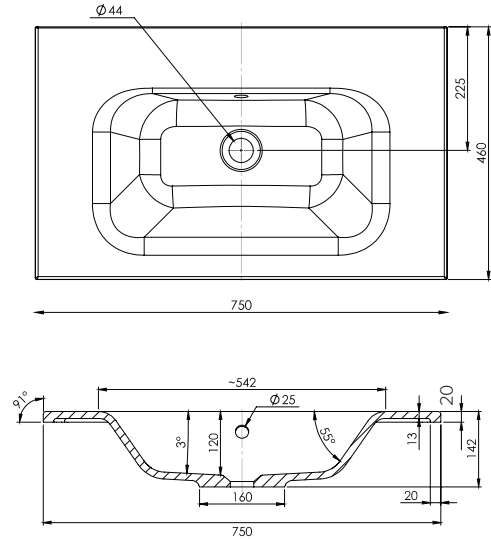

SPECIFICATION SHEET

Brookfield 750mm 2 Drawer Wall Vanity

Features

- Wall Hung
- 2 Drawers
- Single Basin
- Gloss White: 2-pack urethane on MRF
- Colours: Laminate finish
- Dimensions: H670 x W750 x D465

Colour Options with Code

Technical Details

Note: All measurements shown are in millimetres. Sizes are nominal.

SPECIFICATION SHEET

750mm Basin Options

Via

StoneCast with overflow
VIA750

W750 x D460 x H20

Ponti

StoneCast with overflow
PO750

W750 x D460 x H50

Ari

StoneCast with overflow
VA750

W750 x D465 x H50

requires a $\phi 32$ mm waste

SPECIFICATION SHEET

750mm Basin Options

Clasico

Vitreous China with overflow
4220

W760 x D465 x H20