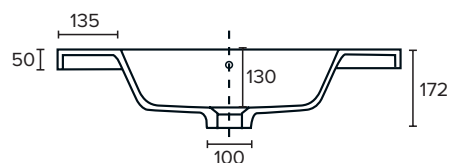

SPECIFICATION SHEET

Brookfield 750mm 2 Drawer Wall Vanity

Features

- Wall Hung
- 2 Drawers
- Single Basin
- Gloss White: 2-pack urethane on MRF
- Colours: Laminate finish
- Dimensions: H670 x W750 x D465

Colour Options with Code

Technical Details

Note: All measurements shown are in millimetres. Sizes are nominal.

SPECIFICATION SHEET

750mm Basin Options

Via

StoneCast with overflow
VIA750

W750 x D460 x H20

Ponti

StoneCast with overflow
PO750

W750 x D460 x H50

Ari

StoneCast with overflow
VA750

W750 x D465 x H50

requires a $\phi 32$ mm waste

SPECIFICATION SHEET

750mm Basin Options

Clasico

Vitreous China with overflow
4220

W760 x D465 x H20