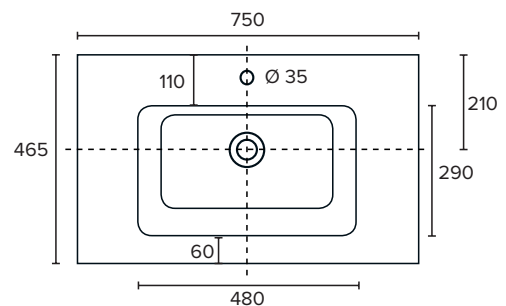

SPECIFICATION SHEET

Brookfield 750mm 2 Drawer Wall Vanity

Features

- Wall Hung
- 2 Drawers
- Single Basin
- Gloss White: 2-pack urethane on MRF
- Colours: Laminate finish
- Dimensions: H670 x W750 x D465

Colour Options with Code

Technical Details

Note: All measurements shown are in millimetres. Sizes are nominal.

SPECIFICATION SHEET

750mm Basin Options

Via

StoneCast with overflow
VIA750

W750 x D460 x H20

Ponti

StoneCast with overflow
PO750

W750 x D460 x H50

Ari

StoneCast with overflow
VA750

W750 x D465 x H50

requires a $\phi 32$ mm waste

SPECIFICATION SHEET

750mm Basin Options

Clasico

Vitreous China with overflow
4220

W760 x D465 x H20