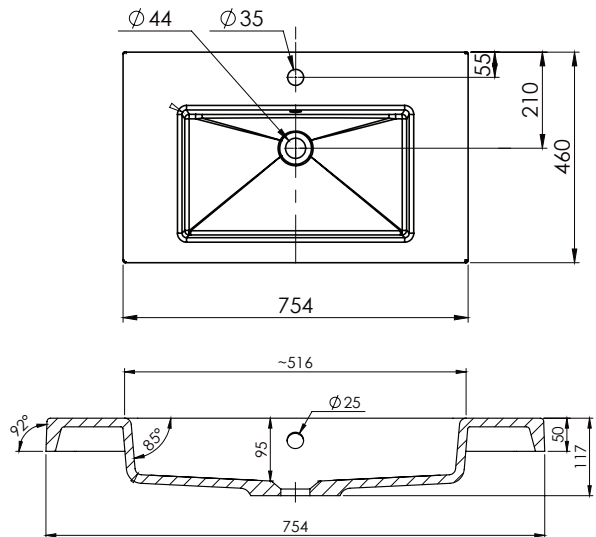

SPECIFICATION SHEET

Brookfield 750mm 2 Drawer Wall Vanity

Features

- Wall Hung
- 2 Drawers
- Single Basin
- Gloss White: 2-pack urethane on MRF
- Colours: Laminate finish
- Dimensions: H670 x W750 x D465

Colour Options with Code

Technical Details

Note: All measurements shown are in millimetres. Sizes are nominal.

SPECIFICATION SHEET

750mm Basin Options

Via

StoneCast with overflow
VIA750

W750 x D460 x H20

Ponti

StoneCast with overflow
PO750

W750 x D460 x H50

Ari

StoneCast with overflow
VA750

W750 x D465 x H50

requires a $\phi 32$ mm waste

SPECIFICATION SHEET

750mm Basin Options

Clasico

Vitreous China with overflow
4220

W760 x D465 x H20