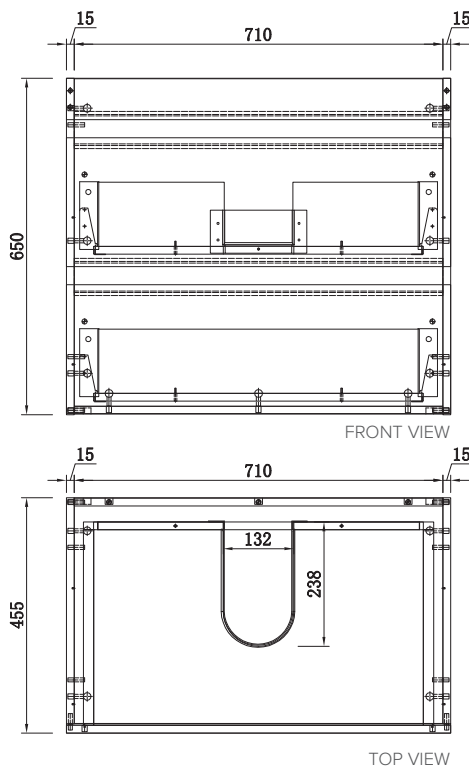

SPECIFICATION SHEET

Brookfield 750mm 2 Drawer Wall Vanity

Features

- Wall Hung
- 2 Drawers
- Single Basin
- Gloss White: 2-pack urethane on MRF
- Colours: Laminate finish
- Dimensions: H670 x W750 x D465

Colour Options with Code

Technical Details

Note: All measurements shown are in millimetres. Sizes are nominal.

SPECIFICATION SHEET

750mm Basin Options

Via

StoneCast with overflow
VIA750

W750 x D460 x H20

Ponti

StoneCast with overflow
PO750

W750 x D460 x H50

Ari

StoneCast with overflow
VA750

W750 x D465 x H50

requires a $\phi 32$ mm waste

SPECIFICATION SHEET

750mm Basin Options

Clasico

Vitreous China with overflow
4220

W760 x D465 x H20