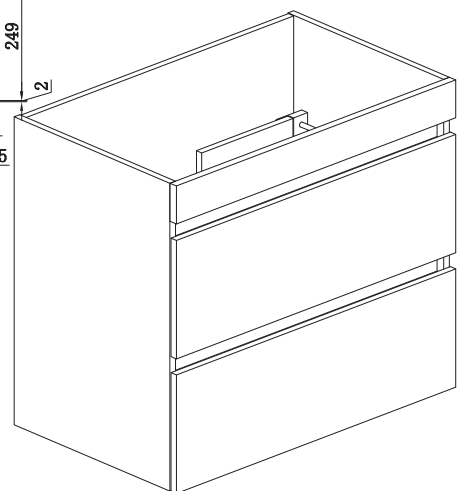

SPECIFICATION SHEET

Brookfield 750mm 2 Drawer Wall Vanity

Features

- Wall Hung
- 2 Drawers
- Single Basin
- Gloss White: 2-pack urethane on MRF
- Colours: Laminate finish
- Dimensions: H670 x W750 x D465

Colour Options with Code

Technical Details

Note: All measurements shown are in millimetres. Sizes are nominal.

SPECIFICATION SHEET

750mm Basin Options

Via

StoneCast with overflow
VIA750

W750 x D460 x H20

Ponti

StoneCast with overflow
PO750

W750 x D460 x H50

Ari

StoneCast with overflow
VA750

W750 x D465 x H50

requires a $\phi 32$ mm waste

SPECIFICATION SHEET

750mm Basin Options

Clasico

Vitreous China with overflow
4220

W760 x D465 x H20