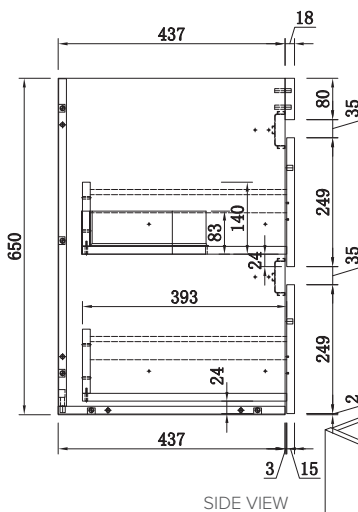

SPECIFICATION SHEET

Brookfield 750mm 2 Drawer Wall Vanity

Features

- Wall Hung
- 2 Drawers
- Single Basin
- Gloss White: 2-pack urethane on MRF
- Colours: Laminate finish
- Dimensions: H670 x W750 x D465

Colour Options with Code

Technical Details

Note: All measurements shown are in millimetres. Sizes are nominal.

SPECIFICATION SHEET

750mm Basin Options

Via

StoneCast with overflow
VIA750

W750 x D460 x H20

Ponti

StoneCast with overflow
PO750

W750 x D460 x H50

Ari

StoneCast with overflow
VA750

W750 x D465 x H50

requires a $\phi 32$ mm waste

SPECIFICATION SHEET

750mm Basin Options

Clasico

Vitreous China with overflow
4220

W760 x D465 x H20