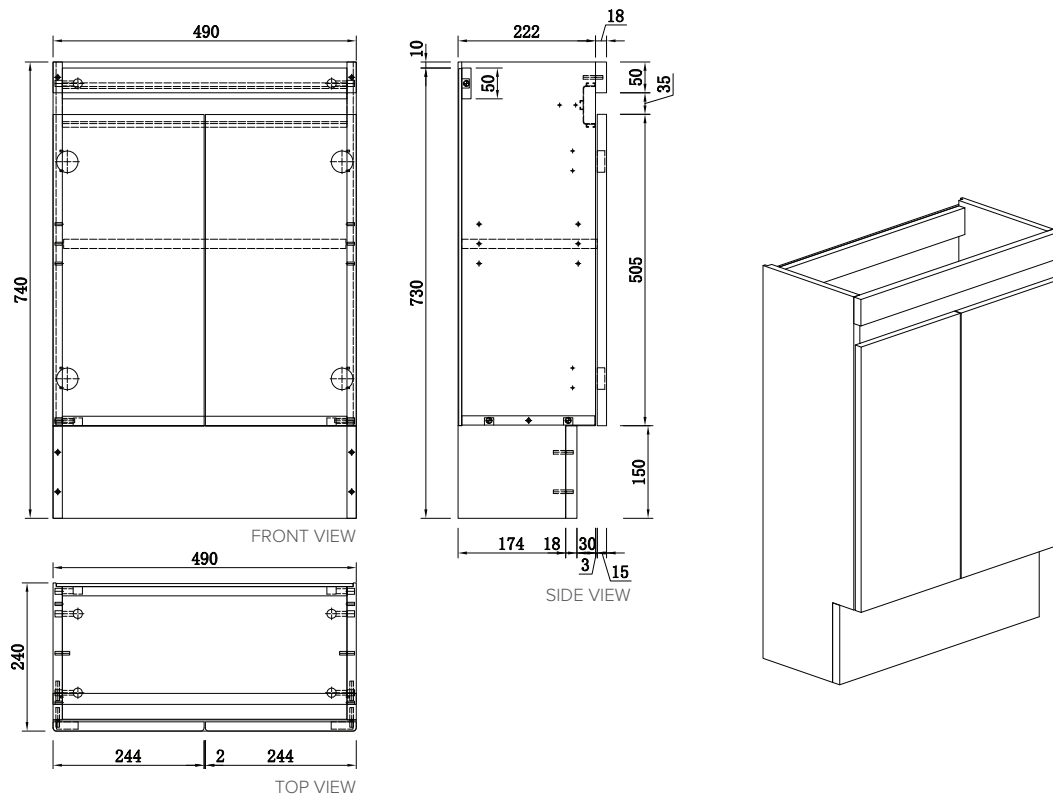

## Brookfield 500mm 2 Door Floor Vanity

NOTE: Tapware not included

### Features

- Floorstanding
- 2 Doors
- 80mm Interchangeable StoneCast Basin
- Cabinet:  
Gloss White: 2-pack Urethane on MRF  
Colour: Laminate Finish
- Dimensions: H820 x W500 x D250

### Technical Details

Note: All measurements shown are in millimetres. Sizes are nominal.