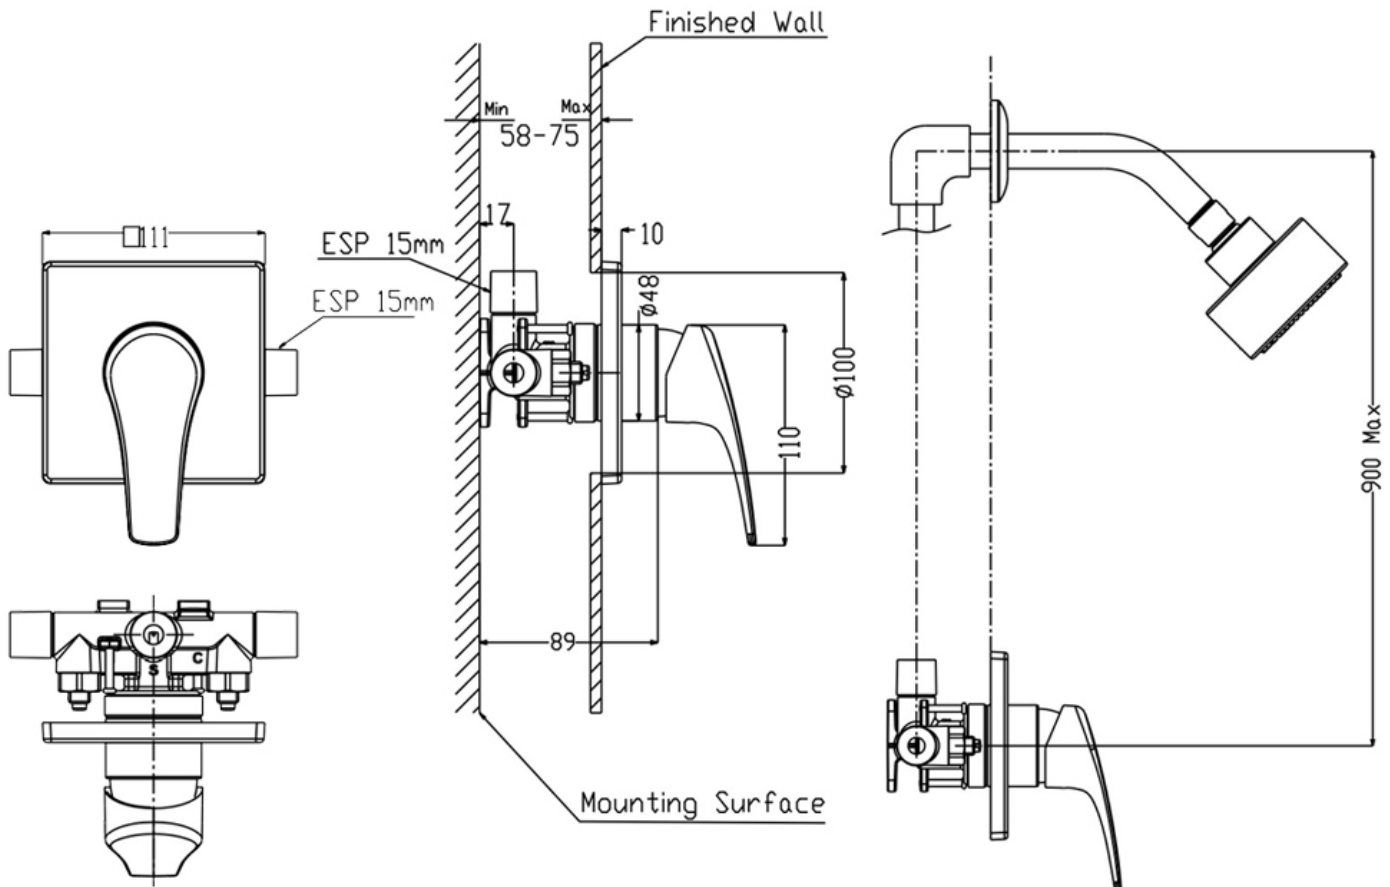

VERONA SHOWER MIXER CHROME

42370.02

ELEMENTI

Residential/Light Commercial

Suitable for Residential/Light Commercial Use (Kitchens, Bathrooms and Laundries in Motels, Hotels and Retirement Villages)

10

Guarantee

10 Year Guarantee

Mains Pressure

Suitable for Mains Pressure.

Multi Pressure

Suitable for Multi Pressure.

Elegant curves, superb finish and engineering excellence combine to make the Verona collection a focal point of your bathroom or cloakroom. This collection not only embodies gorgeous design but also ingenious multi pressure technology.