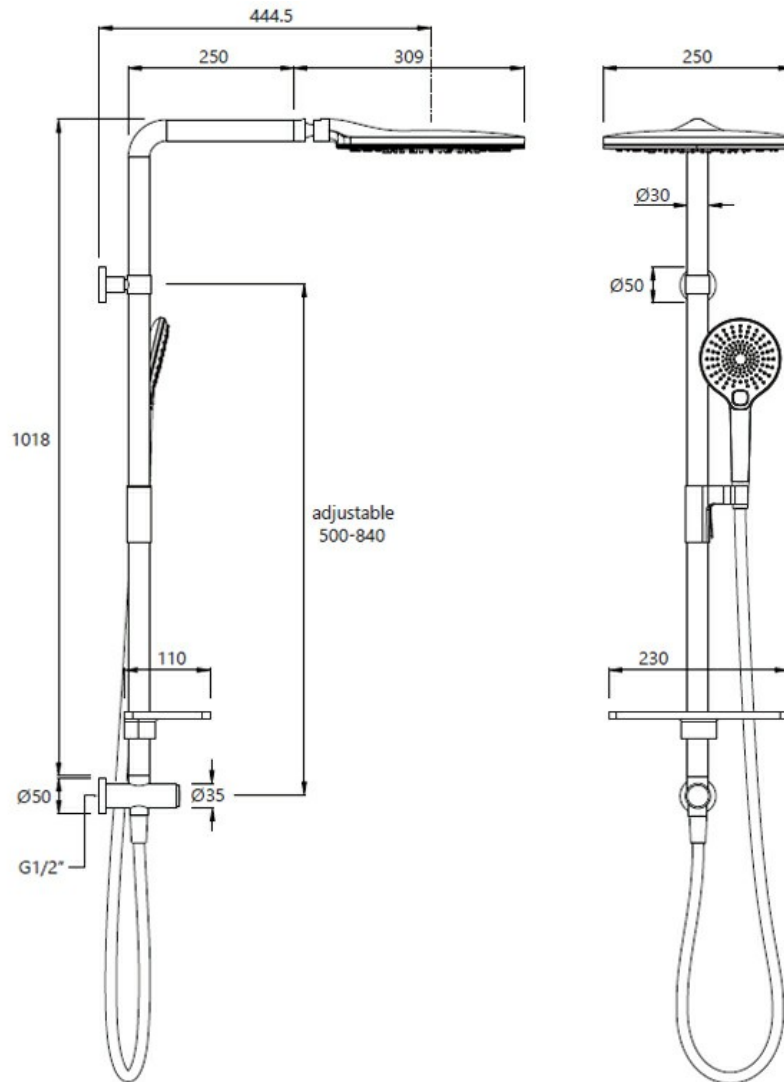

SPLASH LUX COLUMN SHOWER BOTTOM INLET 3 FUNCTION -
GUN METAL

40371.29

ELEMENTi

Residential/Light
Commercial Use

Suitable for Residential/Light Commercial Use (Kitchens,
Bathrooms and Laundries in Hotels, Motels and
Retirement Villages).

5 Year Guarantee

2 Star WELS rating

12 litres per minute.

Mains Pressure

Suitable for Mains
Pressure.

Flawless Finish

Advanced plating provides a durable surface with a long lasting finish

ENJOY A LITTLE LUXURY