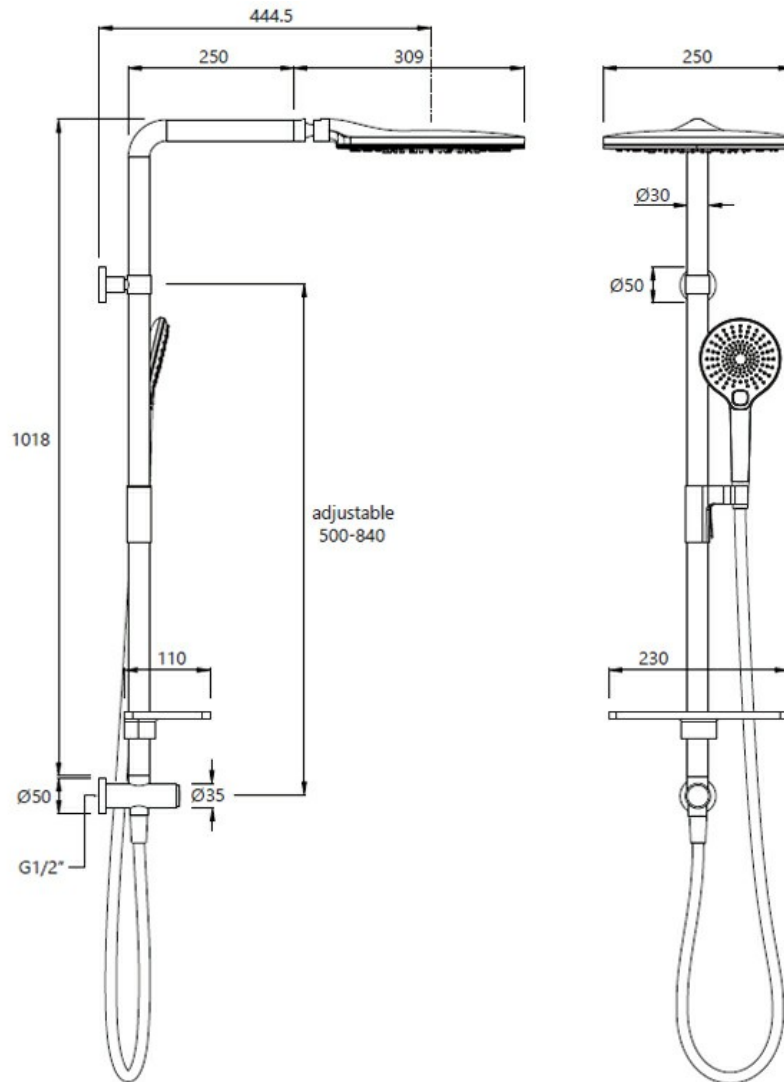

# SPLASH LUX COLUMN SHOWER BOTTOM INLET 3 FUNCTION - BLACK

40371.13

ELEMENTi

Residential/Light Commercial Use

Suitable for Residential/Light Commercial Use (Kitchens, Bathrooms and Laundries in Hotels, Motels and Retirement Villages).

5 Year Guarantee

2 Star WELS rating

12 litres per minute.

Mains Pressure

Suitable for Mains Pressure.

**Flawless Finish**

Advanced plating provides a durable surface with a long lasting finish

---