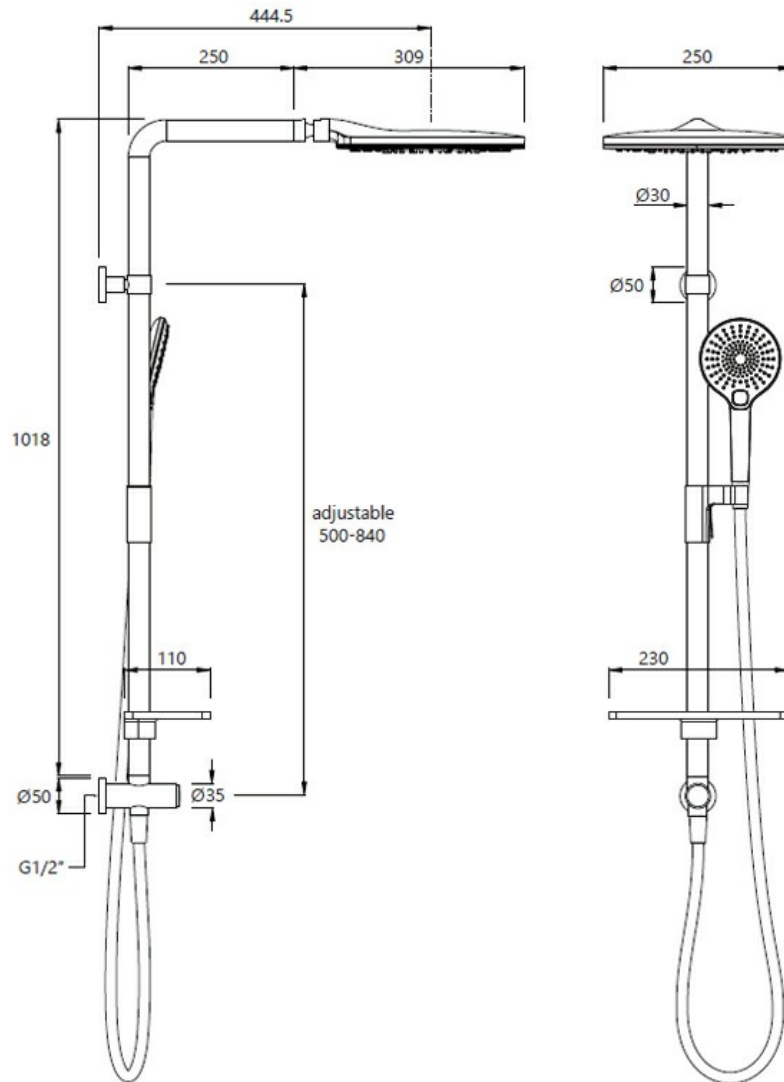

SPLASH LUX COLUMN SHOWER BOTTOM INLET 3 FUNCTION -
BRUSHED BRASS

40371.07

ELEMENTi

Residential/Light
Commercial Use

Suitable for Residential/Light Commercial Use (Kitchens,
Bathrooms and Laundries in Hotels, Motels and
Retirement Villages).

5 Year Guarantee

2 Star WELS rating

12 litres per minute.

Mains Pressure

Suitable for Mains
Pressure.

Flawless Finish

Advanced plating provides a durable surface with a long lasting finish

ENJOY A LITTLE LUXURY