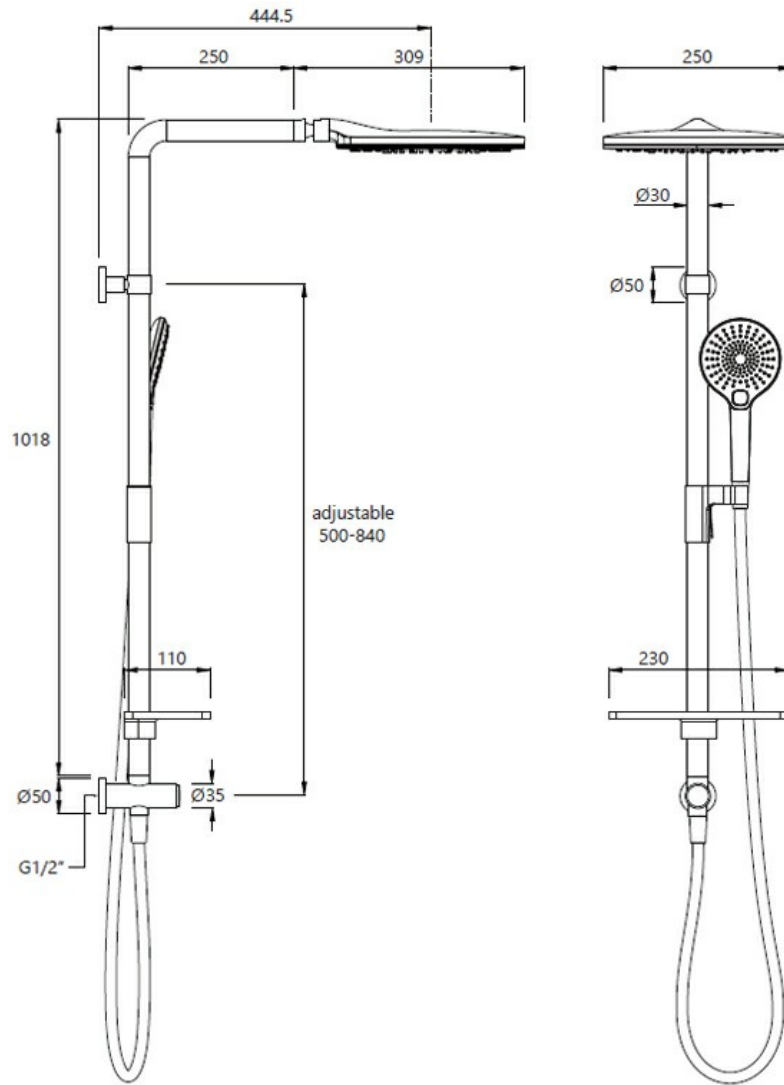

SPLASH LUX COLUMN SHOWER BOTTOM INLET 3 FUNCTION -
BRUSHED NICKEL

40371.04

ELEMENTi

Residential/Light
Commercial Use

Suitable for Residential/Light Commercial Use (Kitchens,
Bathrooms and Laundries in Hotels, Motels and
Retirement Villages).

5 Year Guarantee

2 Star WELS rating

12 litres per minute.

Mains Pressure

Suitable for Mains
Pressure.

Flawless Finish

Advanced plating provides a durable surface with a long lasting finish

ENJOY A LITTLE LUXURY