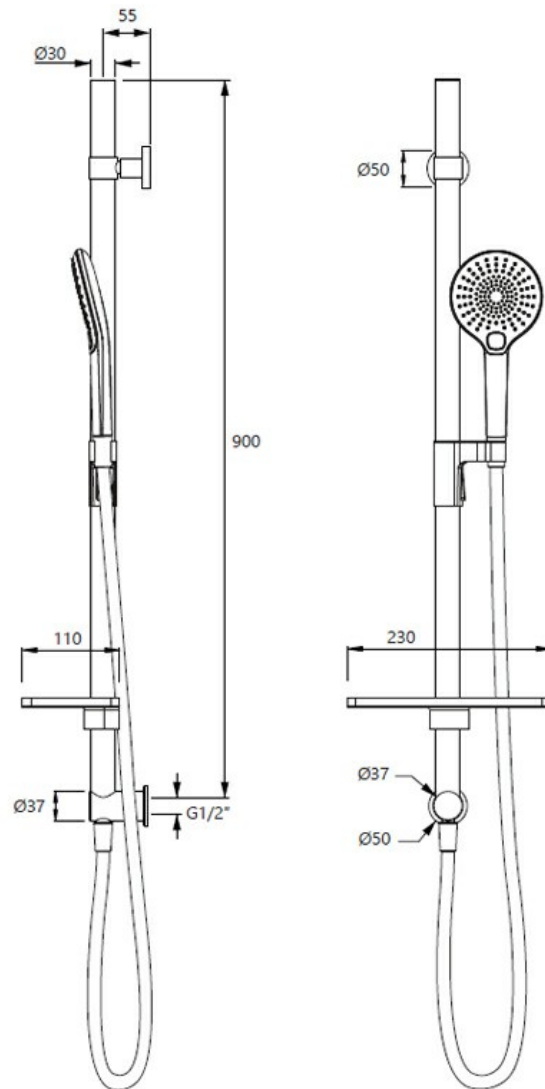

SPLASH LUX SLIDE SHOWER 30MM RAIL - GUN METAL

40370.29

ELEMENTi

Residential/Light Commercial Use

Suitable for Residential/Light Commercial Use (Kitchens, Bathrooms and Laundries in Hotels, Motels and Retirement Villages).

5 Year Guarantee

2 Star WELS rating

12 litres per minute.

Mains Pressure

Suitable for Mains Pressure.

Flawless Finish

Advanced plating provides a durable surface with a long lasting finish

ENJOY A LITTLE LUXURY