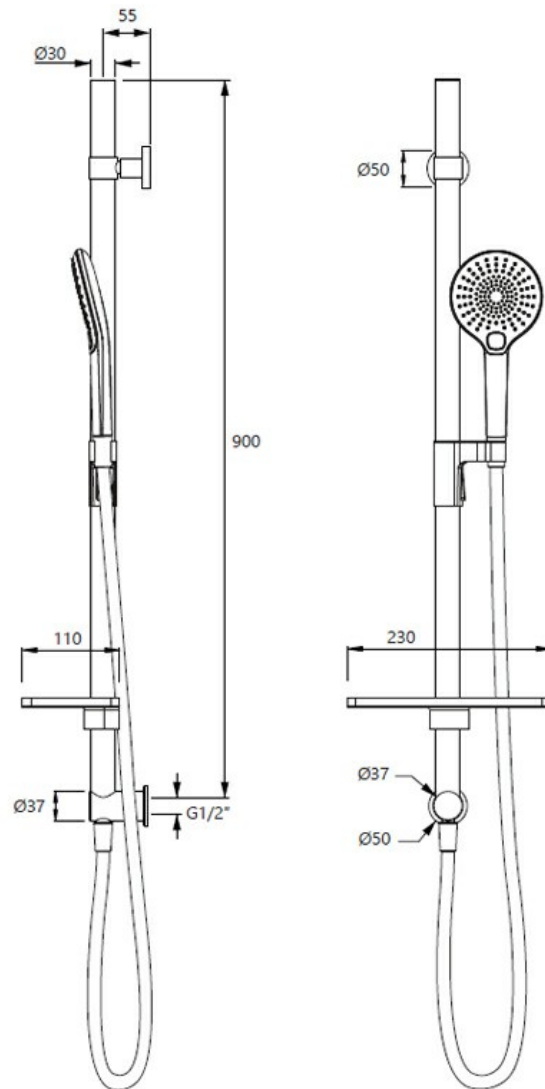

SPLASH LUX SLIDE SHOWER 30MM RAIL - BRUSHED BRASS

40370.07

ELEMENTi

Residential/Light Commercial Use

Suitable for Residential/Light Commercial Use (Kitchens, Bathrooms and Laundries in Hotels, Motels and Retirement Villages).

5 Year Guarantee

2 Star WELS rating

12 litres per minute.

Mains Pressure

Suitable for Mains Pressure.

Flawless Finish

Advanced plating provides a durable surface with a long lasting finish

ENJOY A LITTLE LUXURY