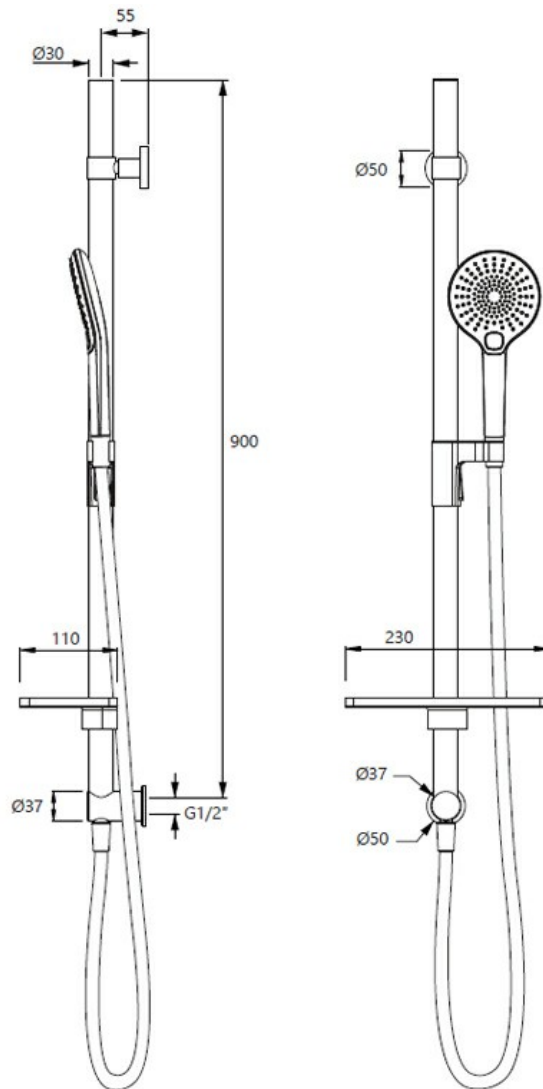

SPLASH LUX SLIDE SHOWER 30MM RAIL - CHROME

40370.02

ELEMENTi

Residential/Light
Commercial Use

Suitable for Residential/Light Commercial Use (Kitchens, Bathrooms and Laundries in Hotels, Motels and Retirement Villages).

5 Year Guarantee

2 Star WELS rating

12 litres per minute.

Mains Pressure

Suitable for Mains
Pressure.

Flawless Finish

Advanced plating provides a durable surface with a long lasting finish

ENJOY A LITTLE LUXURY