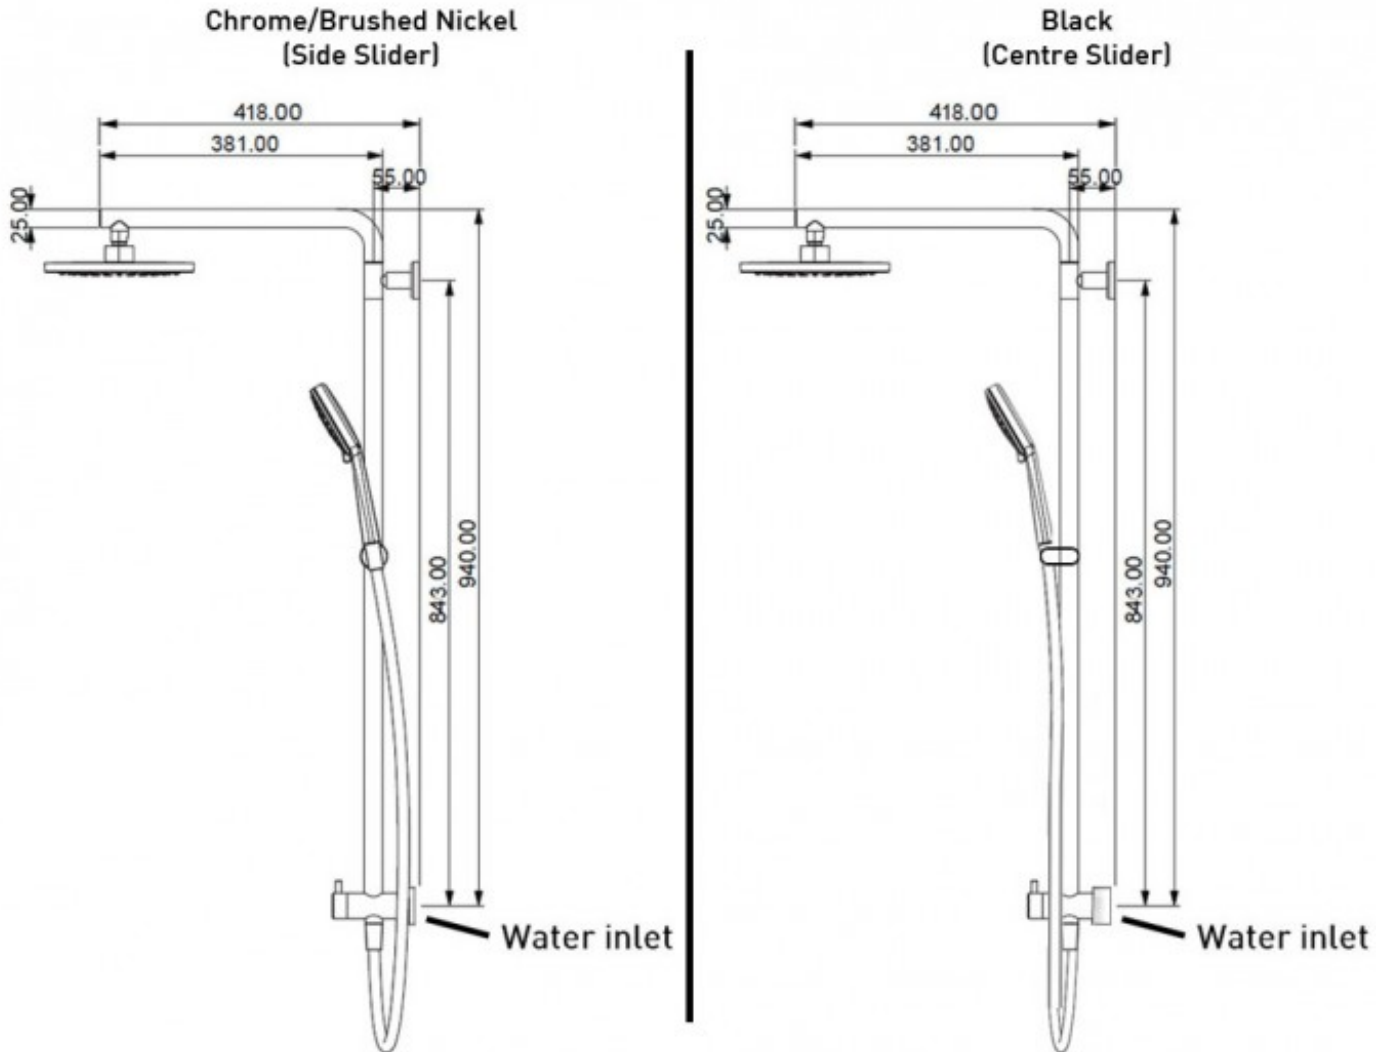

## SPLASH 1 COLUMN SHOWER 3FCT CHROME

40230.02  
\$704.00

AQUABELLA®  
BY ELEMENTi

<b>2</b>	Guarantee	2 Year Guarantee on non chrome finish
<b>5</b>	Guarantee	5 Year Guarantee
	3 Star WELS rating	More than 7.5 but not more than 9 litres per minute.
	Mains Pressure	Suitable for Mains Pressure.
	Residential/Light Commercial	Suitable for residential use.
	Aqua Air Technology	Air injected water offers a better showering experience using up to 50% less water. The air and water mix provides superb flow performance that is both soft and invigorating.

Hardened Durable  
Finish

Black & Brushed Nickel Finishes involve a sprayed on Acrylic coating that is oven dried to produce the hardened durability finished product.

Water Inlet

Bottom Water Inlet

Aquabella Check  
Valve

All Aquabella hand showers are fitted with a Neoperl Combined Check Valve and Flow Regulator – Neoperl Part Number 31.2015.1 in accordance with the New Zealand Building Code.

Swiss Design

For gorgeous design and clever engineering, look no further than the Splash collection of showerheads, slide and column showers, designed to complement any bathroom environment.