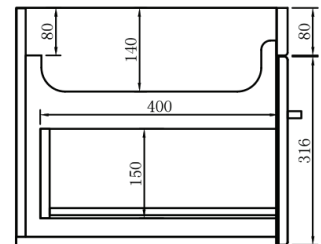

SPECIFICATION SHEET

Qube 1200mm 2 Door, 1 Drawer Double Basin Wall Vanity

Features

- Wall Hung
- 1 Drawer
- 2 Doors
- Double Basin
- Gloss White: 2-pack urethane on MRF
- Colours: Laminate finish
- Dimensions: H420 x W1200 x D465

Technical Details

Note: All measurements shown are in millimetres. Sizes are nominal.

FRONT VIEW

SIDE VIEW

TOP VIEW