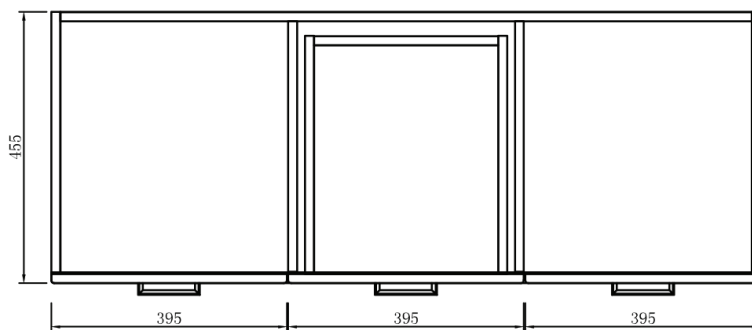

SPECIFICATION SHEET

Qube 1200mm 2 Door, 1 Drawer Double Basin Wall Vanity

Features

- Wall Hung
- 1 Drawer
- 2 Doors
- Double Basin
- Gloss White: 2-pack urethane on MRF
- Colours: Laminate finish
- Dimensions: H420 x W1200 x D465

Technical Details

Note: All measurements shown are in millimetres. Sizes are nominal.

FRONT VIEW

SIDE VIEW

TOP VIEW