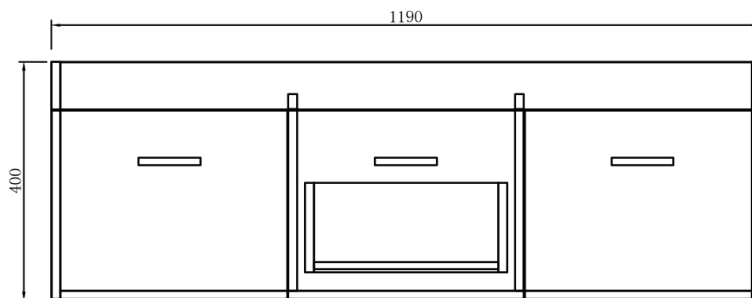

SPECIFICATION SHEET

Qube 1200mm 2 Door, 1 Drawer Double Basin Wall Vanity

Features

- Wall Hung
- 1 Drawer
- 2 Doors
- Double Basin
- Gloss White: 2-pack urethane on MRF
- Colours: Laminate finish
- Dimensions: H420 x W1200 x D465

Technical Details

Note: All measurements shown are in millimetres. Sizes are nominal.

FRONT VIEW

SIDE VIEW

TOP VIEW