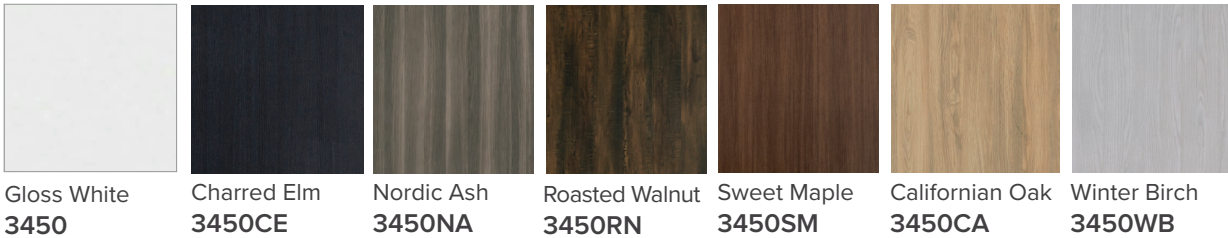

### Features

- Wall Hung
- 1 Drawer
- 2 Doors
- Single Basin
- Gloss White: 2-pack urethane on MRF
- Colours: Laminate finish
- Dimensions: H420 x W900 x D465

### Colour Options with Code