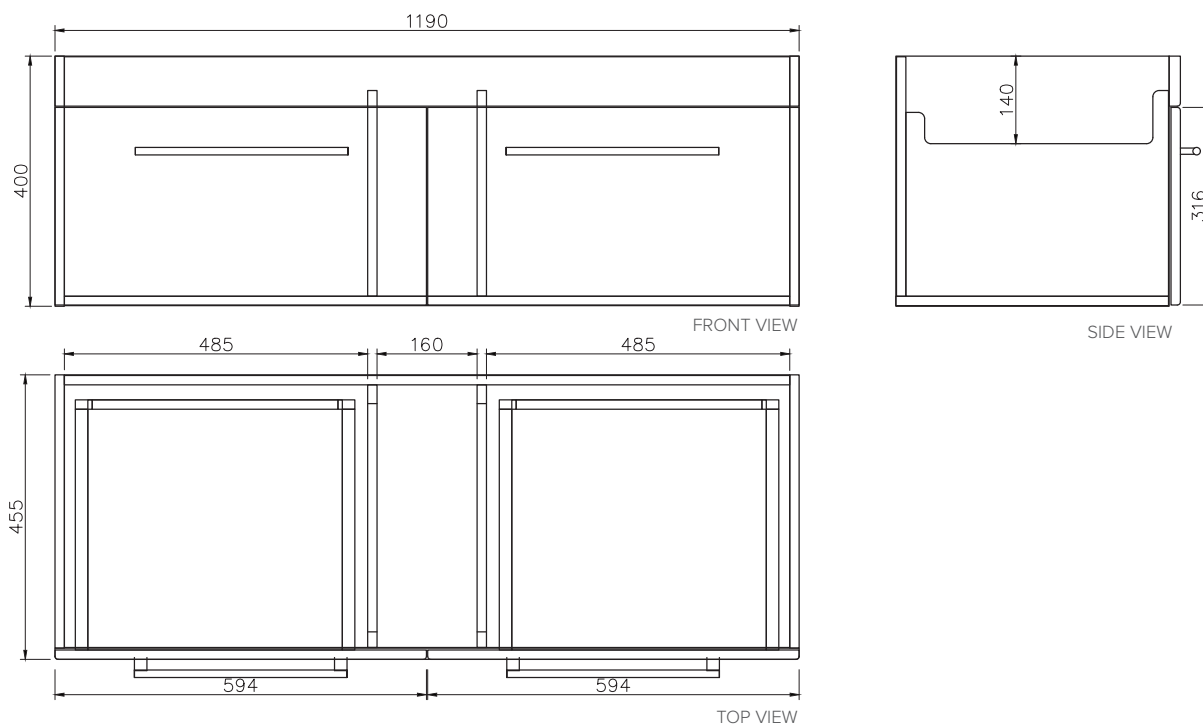

### Features

- Wall Hung
- 2 Drawers
- Single Basin
- Gloss White: 2-pack urethane on MRF
- Colours: Laminate finish
- Dimensions: H420 x W1200 x D465

### Technical Details

Note: All measurements shown are in millimetres. Sizes are nominal.

### Rosa

Stonecast with Overflow  
VR1200

W1200 x D465 x H25

requires a Ø32mm waste

## 1200mm Single Basin Options