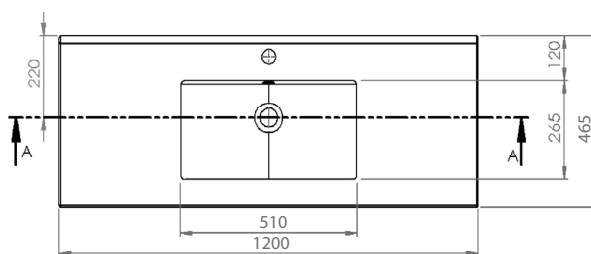

Clasico

Vitreous China with Overflow
4230

W1200 x D465 x H20