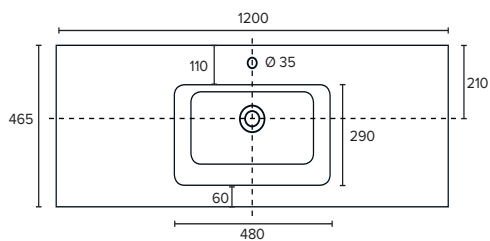

SPECIFICATION SHEET

1200mm Single Basin Options

Delgado

Stonecast with Overflow
DG1200

W1200 x D465 x H15

requires a Ø32mm waste