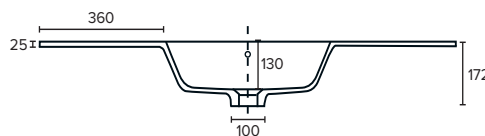

SPECIFICATION SHEET

1200mm Single Basin Options

Delgado

Stonecast with Overflow
DG1200

W1200 x D465 x H15

requires a Ø32mm waste

Clasico

Vitreous China with Overflow
4230

W1200 x D465 x H20

Rosa

Stonecast with Overflow
VR1200

W1200 x D465 x H25

requires a Ø32mm waste