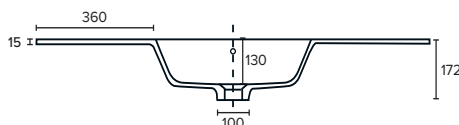

SPECIFICATION SHEET

1200mm Single Basin Options

Delgado

Stonecast with Overflow
DG1200

W1200 x D465 x H15

requires a Ø32mm waste

Clasico

Vitreous China with Overflow
4230

W1200 x D465 x H20

Rosa

Stonecast with Overflow
VR1200

W1200 x D465 x H25

requires a Ø32mm waste