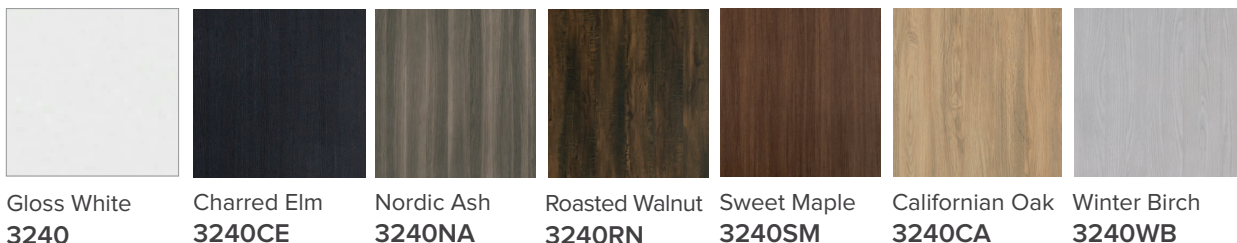

### Features

- Wall Hung
- 2 Drawers
- Single Basin
- Gloss White: 2-pack urethane on MRF
- Colours: Laminate finish
- Dimensions: H420 x W1200 x D465

### Colour Options with Code