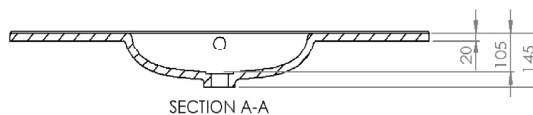

Clasico

Vitreous China with Overflow
4230

W1200 x D465 x H20