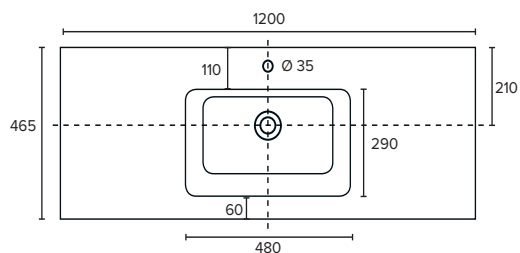

### Technical Details

Note: All measurements shown are in millimetres. Sizes are nominal.

### Delgado

Stonecast with Overflow  
DG1200

W1200 x D465 x H15

requires a Ø32mm waste

### Clasico

Vitreous China with Overflow  
4230

W1200 x D465 x H20

### Rosa

Stonecast with Overflow  
VR1200

W1200 x D465 x H25

requires a Ø32mm waste