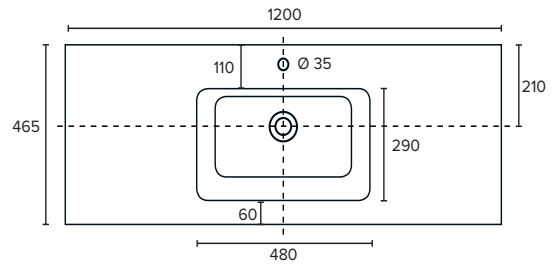

### Clasico

Vitreous China with Overflow  
4230

W1200 x D465 x H20

### Rosa

Stonecast with Overflow  
VR1200

W1200 x D465 x H25

requires a Ø32mm waste

## 1200mm Single Basin Options

### Ari

Stonecast with Overflow  
VA1200

W1200 x D465 x H50

requires a Ø32mm waste