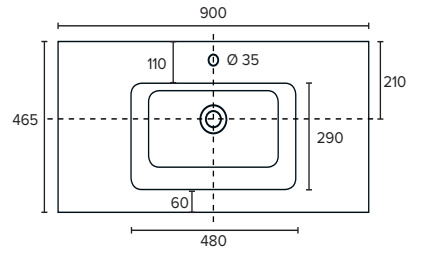

SPECIFICATION SHEET

900mm Basin Options

Delgado

Stonecast with Overflow
DG900

W900 x D465 x H15

requires a Ø32mm waste