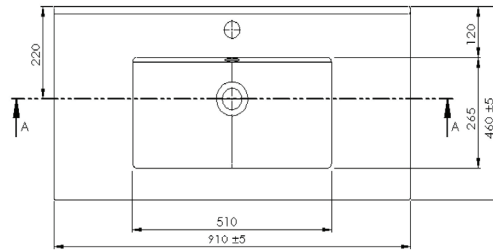

### Technical Details

Note: All measurements shown are in millimetres. Sizes are nominal.

### Delgado

Stonecast with Overflow  
DG900

W900 x D465 x H15

requires a Ø32mm waste

### Clasico

Vitreous China with Overflow  
4225

W910 x D465 x H20