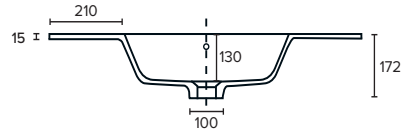

### Technical Details

Note: All measurements shown are in millimetres. Sizes are nominal.

## 900mm Basin Options

### Delgado

Stonecast with Overflow  
DG900

W900 x D465 x H15

requires a Ø32mm waste