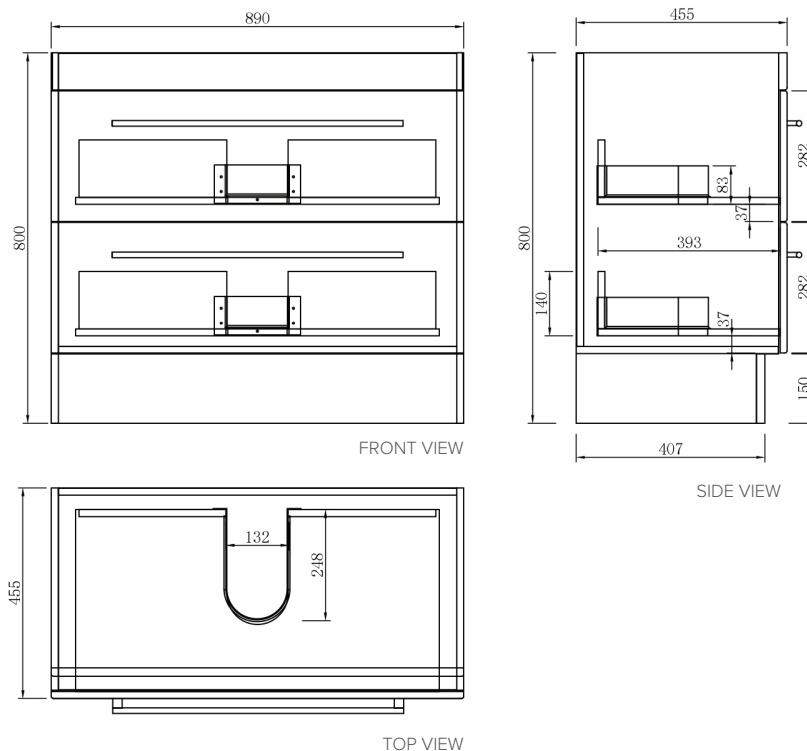

### Features

- Floorstanding
- 2 Drawers
- Single Basin
- Gloss White: 2-pack urethane on MRF
- Colours: Laminate finish
- Dimensions: H820 x W900 x D465

### Technical Details

Note: All measurements shown are in millimetres. Sizes are nominal.

### Rosa

Stonecast with Overflow  
VR900

W900 x D465 x H25

requires a Ø32mm waste

## 900mm Basin Options