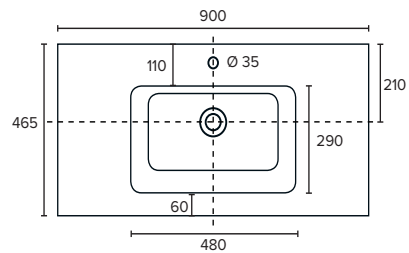

### Technical Details

Note: All measurements shown are in millimetres. Sizes are nominal.

### Delgado

Stonecast with Overflow  
DG900

W900 x D465 x H15

requires a Ø32mm waste

### Clasico

Vitreous China with Overflow  
4225

W910 x D465 x H20

### Rosa

Stonecast with Overflow  
VR900

W900 x D465 x H25

requires a Ø32mm waste