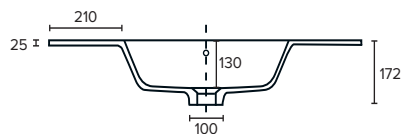

SPECIFICATION SHEET

900mm Basin Options

Delgado

Stonecast with Overflow
DG900

W900 x D465 x H15

requires a Ø32mm waste

Clasico

Vitreous China with Overflow
4225

W910 x D465 x H20

Rosa

Stonecast with Overflow
VR900

W900 x D465 x H25

requires a Ø32mm waste