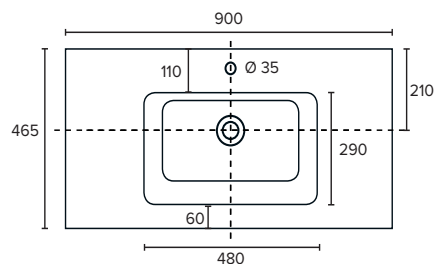

SPECIFICATION SHEET

900mm Basin Options

Ari

Stonecast with Overflow
VA900

W900 x D465 x H50

requires a $\varnothing 32$ mm waste