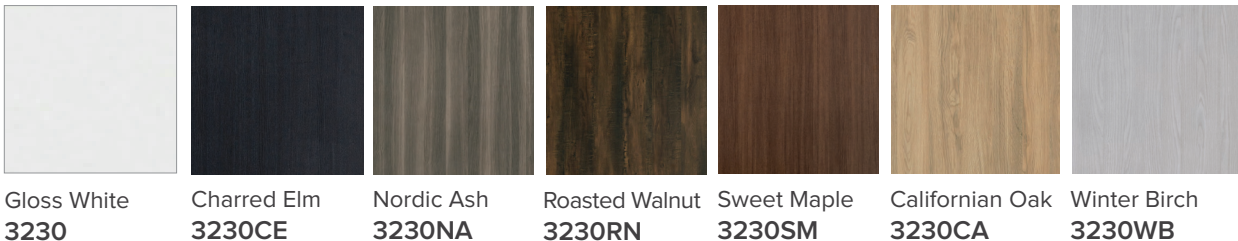

### Features

- Floorstanding
- 2 Drawers
- Single Basin
- Gloss White: 2-pack urethane on MRF
- Colours: Laminate finish
- Dimensions: H820 x W900 x D465

### Colour Options with Code