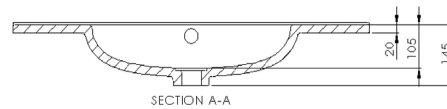

Clasico

Vitreous China with Overflow
4225

W910 x D465 x H20