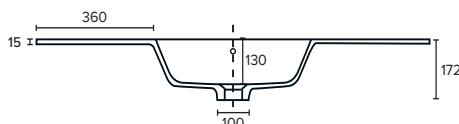

SPECIFICATION SHEET

Citi 1200mm 4 Drawer Wall Vanity

Features

- Wall Hung
- 4 Drawers
- Single Basin
- Gloss White: 2-pack urethane on MRF
- Colours: Laminate finish
- Dimensions: H670 x W1200 x D465

Colour Options with Code

Technical Details

Note: All measurements shown are in millimetres. Sizes are nominal.

SPECIFICATION SHEET

1200mm Single Basin Options

Delgado

Stonecast with Overflow
DG1200

W1200 x D460 x H15

requires a Ø32mm waste

Clasico

Vitreous China with Overflow
4230

W1210 x D465 x H20

Rosa

Stonecast with Overflow
VR1200

W1200 x D465 x H25

requires a Ø32mm waste

SPECIFICATION SHEET

1200mm Single Basin Options

Ari

Stonecast with Overflow
VA1200

W1200 x D465 x H50

requires a $\varnothing 32$ mm waste