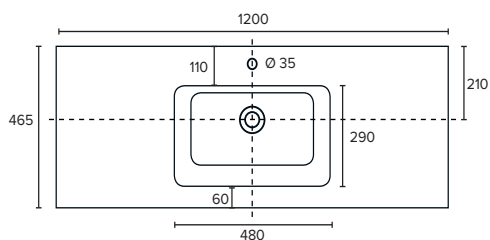

SPECIFICATION SHEET

Citi 1200mm 4 Drawer Wall Vanity

Features

- Wall Hung
- 4 Drawers
- Single Basin
- Gloss White: 2-pack urethane on MRF
- Colours: Laminate finish
- Dimensions: H670 x W1200 x D465

Colour Options with Code

Technical Details

Note: All measurements shown are in millimetres. Sizes are nominal.

SPECIFICATION SHEET

1200mm Single Basin Options

Delgado

Stonecast with Overflow
DG1200

W1200 x D460 x H15

requires a Ø32mm waste

Clasico

Vitreous China with Overflow
4230

W1210 x D465 x H20

Rosa

Stonecast with Overflow
VR1200

W1200 x D465 x H25

requires a Ø32mm waste

SPECIFICATION SHEET

1200mm Single Basin Options

Ari

Stonecast with Overflow
VA1200

W1200 x D465 x H50

requires a $\varnothing 32$ mm waste