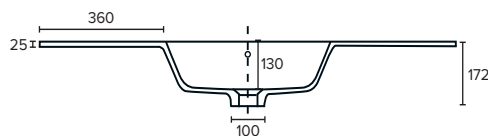

Technical Details

Note: All measurements shown are in millimetres. Sizes are nominal.

SPECIFICATION SHEET

1200mm Single Basin Options

Delgado

Stonecast with Overflow
DG1200

W1200 x D460 x H15

requires a Ø32mm waste

Clasico

Vitreous China with Overflow
4230

W1210 x D465 x H20

Rosa

Stonecast with Overflow
VR1200

W1200 x D465 x H25

requires a Ø32mm waste

SPECIFICATION SHEET

1200mm Single Basin Options

Ari

Stonecast with Overflow
VA1200

W1200 x D465 x H50

requires a $\varnothing 32$ mm waste