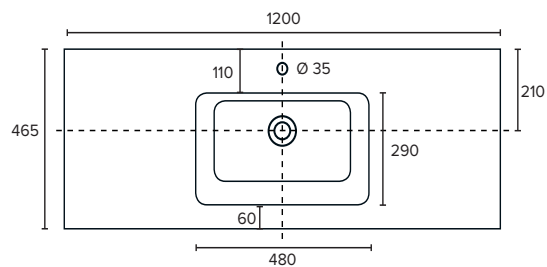

SPECIFICATION SHEET

Citi 1200mm 4 Drawer Wall Vanity

Features

- Wall Hung
- 4 Drawers
- Single Basin
- Gloss White: 2-pack urethane on MRF
- Colours: Laminate finish
- Dimensions: H670 x W1200 x D465

Colour Options with Code

Technical Details

Note: All measurements shown are in millimetres. Sizes are nominal.

SPECIFICATION SHEET

1200mm Single Basin Options

Delgado

Stonecast with Overflow
DG1200

W1200 x D460 x H15

requires a Ø32mm waste

Clasico

Vitreous China with Overflow
4230

W1210 x D465 x H20

Rosa

Stonecast with Overflow
VR1200

W1200 x D465 x H25

requires a Ø32mm waste

SPECIFICATION SHEET

1200mm Single Basin Options

Ari

Stonecast with Overflow
VA1200

W1200 x D465 x H50

requires a $\varnothing 32$ mm waste