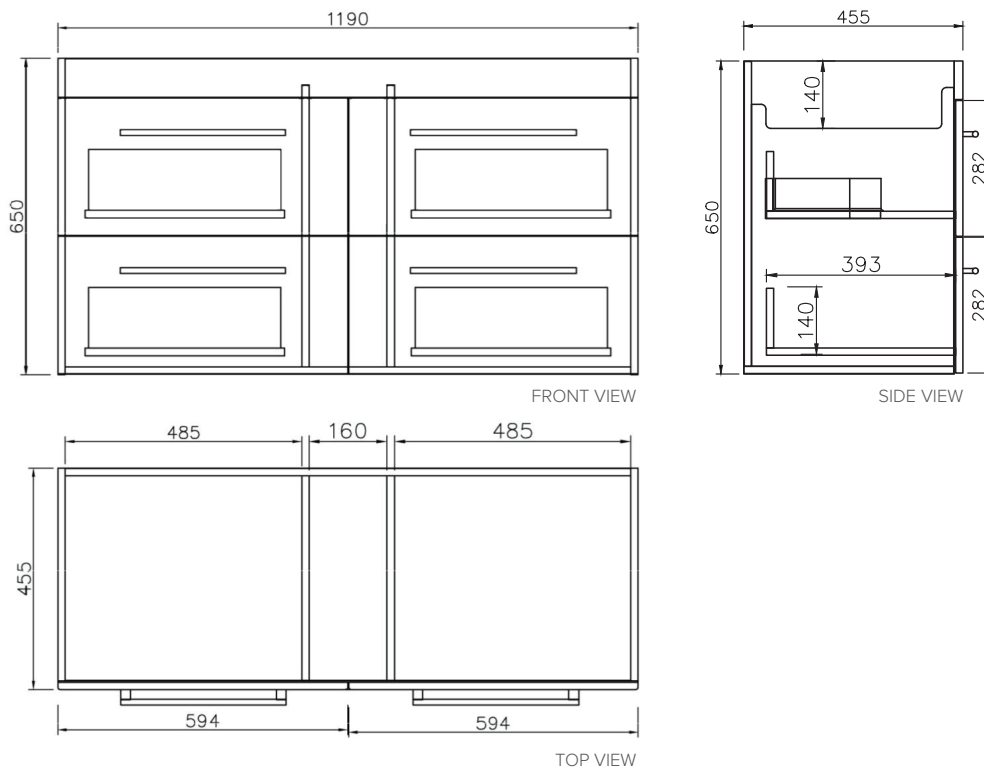

SPECIFICATION SHEET

Citi 1200mm 4 Drawer Wall Vanity

Features

- Wall Hung
- 4 Drawers
- Single Basin
- Gloss White: 2-pack urethane on MRF
- Colours: Laminate finish
- Dimensions: H670 x W1200 x D465

Colour Options with Code

Technical Details

Note: All measurements shown are in millimetres. Sizes are nominal.

SPECIFICATION SHEET

1200mm Single Basin Options

Delgado

Stonecast with Overflow
DG1200

W1200 x D460 x H15

requires a Ø32mm waste

Clasico

Vitreous China with Overflow
4230

W1210 x D465 x H20

Rosa

Stonecast with Overflow
VR1200

W1200 x D465 x H25

requires a Ø32mm waste

SPECIFICATION SHEET

1200mm Single Basin Options

Ari

Stonecast with Overflow
VA1200

W1200 x D465 x H50

requires a $\varnothing 32$ mm waste