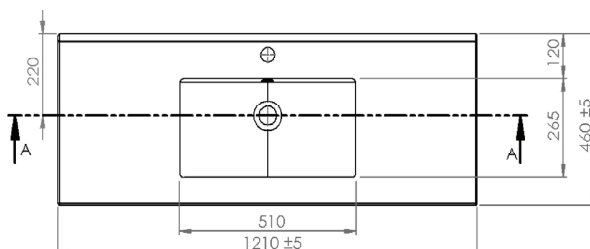

SPECIFICATION SHEET

Citi 1200mm 4 Drawer Wall Vanity

Features

- Wall Hung
- 4 Drawers
- Single Basin
- Gloss White: 2-pack urethane on MRF
- Colours: Laminate finish
- Dimensions: H670 x W1200 x D465

Colour Options with Code

Technical Details

Note: All measurements shown are in millimetres. Sizes are nominal.

SPECIFICATION SHEET

1200mm Single Basin Options

Delgado

Stonecast with Overflow
DG1200

W1200 x D460 x H15

requires a Ø32mm waste

Clasico

Vitreous China with Overflow
4230

W1210 x D465 x H20

Rosa

Stonecast with Overflow
VR1200

W1200 x D465 x H25

requires a Ø32mm waste

SPECIFICATION SHEET

1200mm Single Basin Options

Ari

Stonecast with Overflow
VA1200

W1200 x D465 x H50

requires a $\varnothing 32$ mm waste