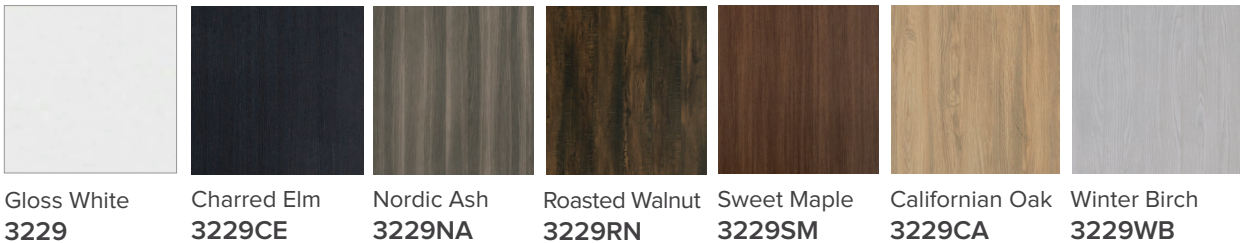

SPECIFICATION SHEET

Citi 1200mm 4 Drawer Wall Vanity

Features

- Wall Hung
- 4 Drawers
- Single Basin
- Gloss White: 2-pack urethane on MRF
- Colours: Laminate finish
- Dimensions: H670 x W1200 x D465

Colour Options with Code

Technical Details

Note: All measurements shown are in millimetres. Sizes are nominal.

SPECIFICATION SHEET

1200mm Single Basin Options

Delgado

Stonecast with Overflow
DG1200

W1200 x D460 x H15

requires a Ø32mm waste

Clasico

Vitreous China with Overflow
4230

W1210 x D465 x H20

Rosa

Stonecast with Overflow
VR1200

W1200 x D465 x H25

requires a Ø32mm waste

SPECIFICATION SHEET