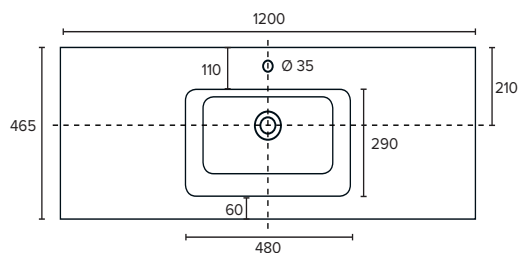

SPECIFICATION SHEET

Citi 1200mm 4 Drawer Wall Vanity

Features

- Wall Hung
- 4 Drawers
- Single Basin
- Gloss White: 2-pack urethane on MRF
- Colours: Laminate finish
- Dimensions: H670 x W1200 x D465

Colour Options with Code

Technical Details

Note: All measurements shown are in millimetres. Sizes are nominal.

SPECIFICATION SHEET

1200mm Single Basin Options

Delgado

Stonecast with Overflow
DG1200

W1200 x D460 x H15

requires a Ø32mm waste

Clasico

Vitreous China with Overflow
4230

W1210 x D465 x H20

Rosa

Stonecast with Overflow
VR1200

W1200 x D465 x H25

requires a Ø32mm waste

SPECIFICATION SHEET

1200mm Single Basin Options

Ari

Stonecast with Overflow
VA1200

W1200 x D465 x H50

requires a $\varnothing 32$ mm waste