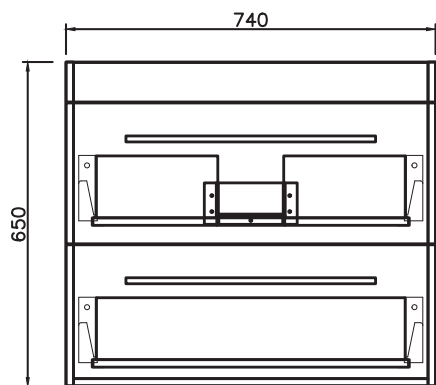

SPECIFICATION SHEET

Citi 750mm 2 Drawer Wall Vanity

Features

- Wall Hung
- 2 Drawers
- Single Basin
- Gloss White: 2-pack urethane on MRF
- Colours: Laminate finish
- Dimensions: H670 x W750 x D465

Colour Options with Code

Technical Details

Note: All measurements shown are in millimetres. Sizes are nominal.

FRONT VIEW

SIDE VIEW

TOP VIEW

SPECIFICATION SHEET

750mm Basin Options

Delgado

Stonecast with Overflow
DG750

W750 x D465 x H15

requires a Ø32mm waste

Clasico

Vitreous China with Overflow
4220

W760 x D465 x H20

Rosa

Stonecast with Overflow
VR750

W750 x D465 x H25

requires a Ø32mm waste

SPECIFICATION SHEET

750mm Basin Options

Ari

Stonecast with Overflow
VA750

W750 x D465 x H50

requires a Ø32mm waste