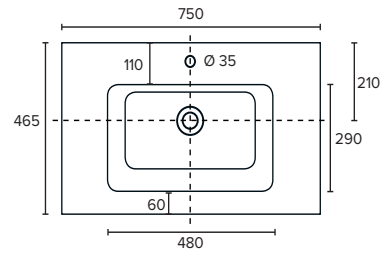

SPECIFICATION SHEET

Citi 750mm 2 Drawer Wall Vanity

Features

- Wall Hung
- 2 Drawers
- Single Basin
- Gloss White: 2-pack urethane on MRF
- Colours: Laminate finish
- Dimensions: H670 x W750 x D465

Colour Options with Code

Technical Details

Note: All measurements shown are in millimetres. Sizes are nominal.

FRONT VIEW

SIDE VIEW

TOP VIEW

SPECIFICATION SHEET

750mm Basin Options

Delgado

Stonecast with Overflow
DG750

W750 x D465 x H15

requires a Ø32mm waste

Clasico

Vitreous China with Overflow
4220

W760 x D465 x H20

Rosa

Stonecast with Overflow
VR750

W750 x D465 x H25

requires a Ø32mm waste

SPECIFICATION SHEET

750mm Basin Options

Ari

Stonecast with Overflow
VA750

W750 x D465 x H50

requires a Ø32mm waste