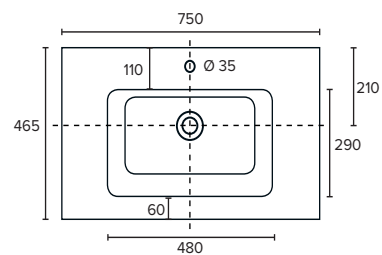

SPECIFICATION SHEET

Citi 750mm 2 Drawer Wall Vanity

Features

- Wall Hung
- 2 Drawers
- Single Basin
- Gloss White: 2-pack urethane on MRF
- Colours: Laminate finish
- Dimensions: H670 x W750 x D465

Colour Options with Code

Technical Details

Note: All measurements shown are in millimetres. Sizes are nominal.

FRONT VIEW

SIDE VIEW

TOP VIEW

SPECIFICATION SHEET

750mm Basin Options

Delgado

Stonecast with Overflow
DG750

W750 x D465 x H15

requires a Ø32mm waste

Clasico

Vitreous China with Overflow
4220

W760 x D465 x H20

Rosa

Stonecast with Overflow
VR750

W750 x D465 x H25

requires a Ø32mm waste

SPECIFICATION SHEET

750mm Basin Options

Ari

Stonecast with Overflow
VA750

W750 x D465 x H50

requires a Ø32mm waste