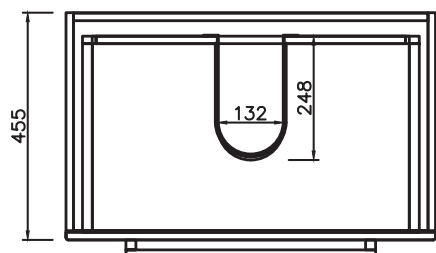

SPECIFICATION SHEET

Citi 750mm 2 Drawer Wall Vanity

Features

- Wall Hung
- 2 Drawers
- Single Basin
- Gloss White: 2-pack urethane on MRF
- Colours: Laminate finish
- Dimensions: H670 x W750 x D465

Colour Options with Code

Technical Details

Note: All measurements shown are in millimetres. Sizes are nominal.

FRONT VIEW

SIDE VIEW

TOP VIEW

SPECIFICATION SHEET

750mm Basin Options

Delgado

Stonecast with Overflow
DG750

W750 x D465 x H15

requires a Ø32mm waste

Clasico

Vitreous China with Overflow
4220

W760 x D465 x H20

Rosa

Stonecast with Overflow
VR750

W750 x D465 x H25

requires a Ø32mm waste

SPECIFICATION SHEET

750mm Basin Options

Ari

Stonecast with Overflow
VA750

W750 x D465 x H50

requires a Ø32mm waste