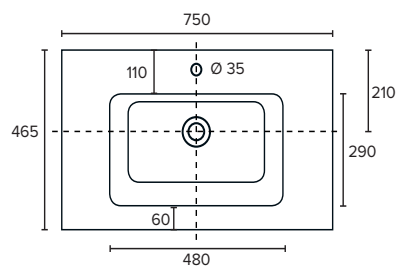

Technical Details

Note: All measurements shown are in millimetres. Sizes are nominal.

FRONT VIEW

SIDE VIEW

TOP VIEW

SPECIFICATION SHEET

750mm Basin Options

Delgado

Stonecast with Overflow
DG750

W750 x D465 x H15

requires a Ø32mm waste

Clasico

Vitreous China with Overflow
4220

W760 x D465 x H20

Rosa

Stonecast with Overflow
VR750

W750 x D465 x H25

requires a Ø32mm waste

SPECIFICATION SHEET

750mm Basin Options

Ari

Stonecast with Overflow
VA750

W750 x D465 x H50

requires a Ø32mm waste