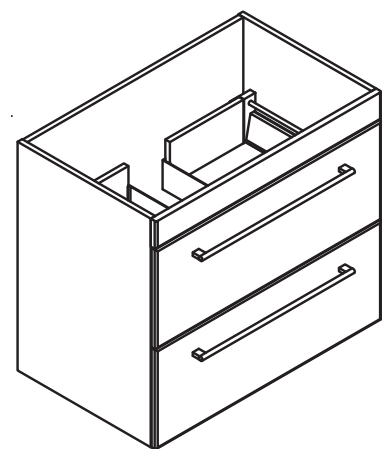

SPECIFICATION SHEET

Citi 750mm 2 Drawer Wall Vanity

Features

- Wall Hung
- 2 Drawers
- Single Basin
- Gloss White: 2-pack urethane on MRF
- Colours: Laminate finish
- Dimensions: H670 x W750 x D465

Colour Options with Code

Technical Details

Note: All measurements shown are in millimetres. Sizes are nominal.

FRONT VIEW

SIDE VIEW

TOP VIEW

SPECIFICATION SHEET

750mm Basin Options

Delgado

Stonecast with Overflow
DG750

W750 x D465 x H15

requires a Ø32mm waste

Clasico

Vitreous China with Overflow
4220

W760 x D465 x H20

Rosa

Stonecast with Overflow
VR750

W750 x D465 x H25

requires a Ø32mm waste

SPECIFICATION SHEET

750mm Basin Options

Ari

Stonecast with Overflow
VA750

W750 x D465 x H50

requires a Ø32mm waste