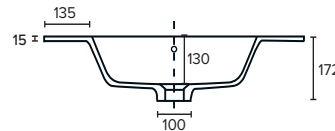

SPECIFICATION SHEET

Citi 750mm 2 Drawer Wall Vanity

Features

- Wall Hung
- 2 Drawers
- Single Basin
- Gloss White: 2-pack urethane on MRF
- Colours: Laminate finish
- Dimensions: H670 x W750 x D465

Colour Options with Code

Technical Details

Note: All measurements shown are in millimetres. Sizes are nominal.

FRONT VIEW

SIDE VIEW

TOP VIEW

SPECIFICATION SHEET

750mm Basin Options

Delgado

Stonecast with Overflow
DG750

W750 x D465 x H15

requires a Ø32mm waste

Clasico

Vitreous China with Overflow
4220

W760 x D465 x H20

Rosa

Stonecast with Overflow
VR750

W750 x D465 x H25

requires a Ø32mm waste

SPECIFICATION SHEET

750mm Basin Options

Ari

Stonecast with Overflow
VA750

W750 x D465 x H50

requires a Ø32mm waste