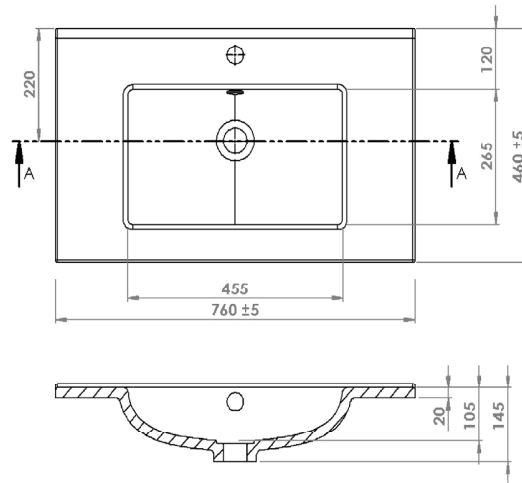

SPECIFICATION SHEET

Citi 750mm 2 Drawer Wall Vanity

Features

- Wall Hung
- 2 Drawers
- Single Basin
- Gloss White: 2-pack urethane on MRF
- Colours: Laminate finish
- Dimensions: H670 x W750 x D465

Colour Options with Code

Technical Details

Note: All measurements shown are in millimetres. Sizes are nominal.

FRONT VIEW

SIDE VIEW

TOP VIEW

SPECIFICATION SHEET

750mm Basin Options

Delgado

Stonecast with Overflow
DG750

W750 x D465 x H15

requires a Ø32mm waste

Clasico

Vitreous China with Overflow
4220

W760 x D465 x H20

Rosa

Stonecast with Overflow
VR750

W750 x D465 x H25

requires a Ø32mm waste

SPECIFICATION SHEET

750mm Basin Options

Ari

Stonecast with Overflow
VA750

W750 x D465 x H50

requires a Ø32mm waste