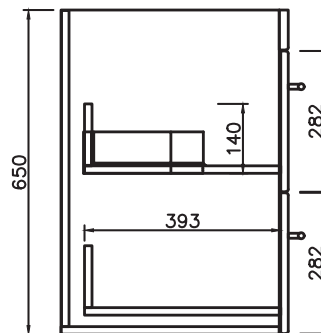

SPECIFICATION SHEET

Citi 750mm 2 Drawer Wall Vanity

Features

- Wall Hung
- 2 Drawers
- Single Basin
- Gloss White: 2-pack urethane on MRF
- Colours: Laminate finish
- Dimensions: H670 x W750 x D465

Colour Options with Code

Technical Details

Note: All measurements shown are in millimetres. Sizes are nominal.

FRONT VIEW

SIDE VIEW

TOP VIEW

SPECIFICATION SHEET

750mm Basin Options

Delgado

Stonecast with Overflow
DG750

W750 x D465 x H15

requires a Ø32mm waste

Clasico

Vitreous China with Overflow
4220

W760 x D465 x H20

Rosa

Stonecast with Overflow
VR750

W750 x D465 x H25

requires a Ø32mm waste

SPECIFICATION SHEET

750mm Basin Options

Ari

Stonecast with Overflow
VA750

W750 x D465 x H50

requires a Ø32mm waste