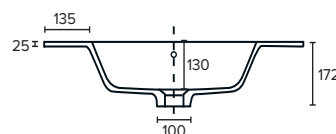

Technical Details

Note: All measurements shown are in millimetres. Sizes are nominal.

FRONT VIEW

SIDE VIEW

TOP VIEW

SPECIFICATION SHEET

750mm Basin Options

Delgado

Stonecast with Overflow
DG750

W750 x D465 x H15

requires a Ø32mm waste

Clasico

Vitreous China with Overflow
4220

W760 x D465 x H20

Rosa

Stonecast with Overflow
VR750

W750 x D465 x H25

requires a Ø32mm waste

SPECIFICATION SHEET

750mm Basin Options

Ari

Stonecast with Overflow
VA750

W750 x D465 x H50

requires a Ø32mm waste