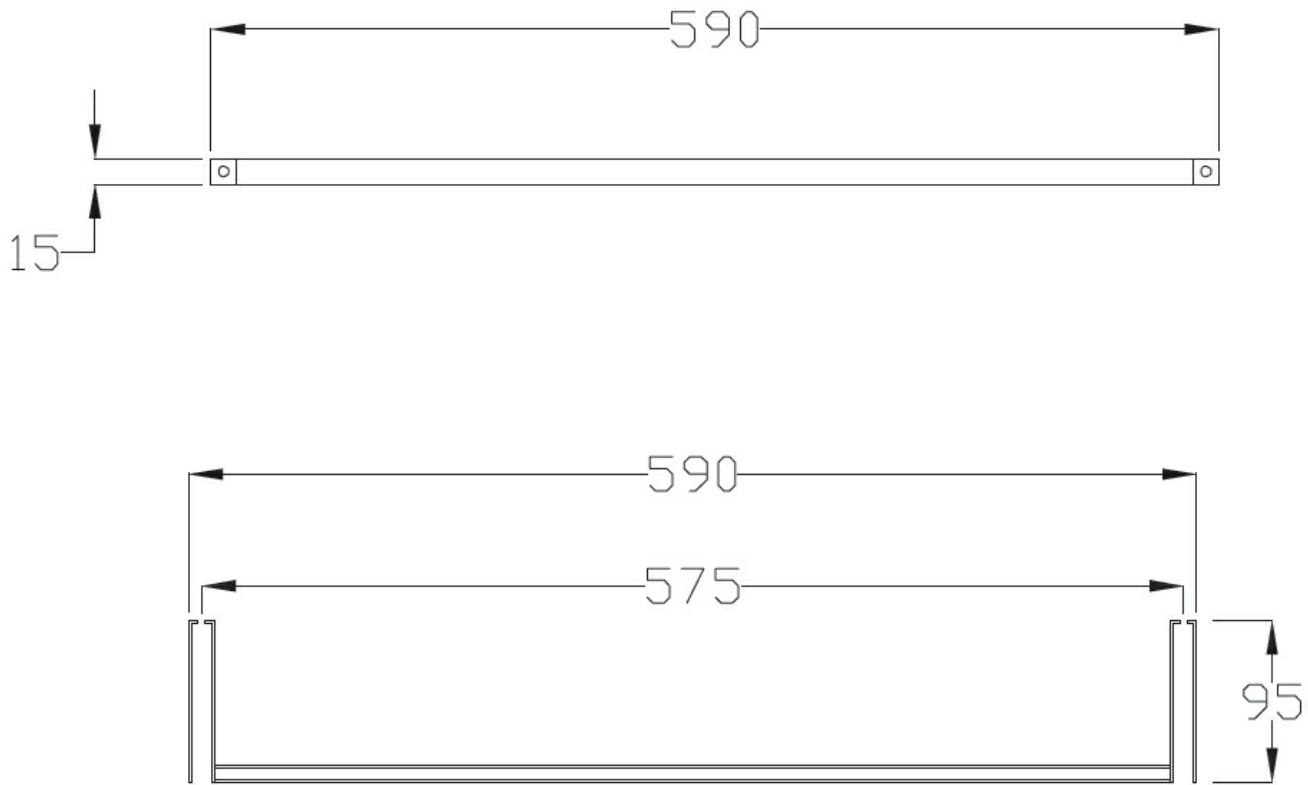

KIUB TOWEL RAIL FOR FRONT BASIN FIXING

27473.02

Residential/Light Commercial Use

Suitable for Residential/Light Commercial Use (Kitchens, Bathrooms and Laundries in Hotels, Motels and Retirement Villages).