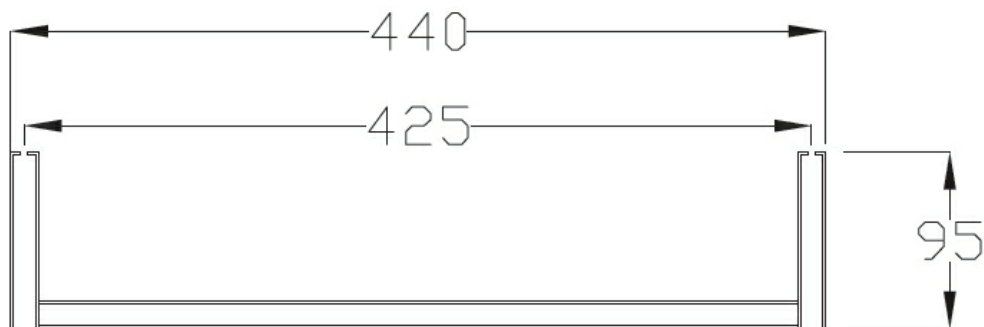

KIUB TOWEL RAIL SIDE BASIN FIXING

27471.02

Residential/Light
Commercial Use

Suitable for Residential/Light Commercial Use (Kitchens,
Bathrooms and Laundries in Hotels, Motels and
Retirement Villages).

5

Guarantee