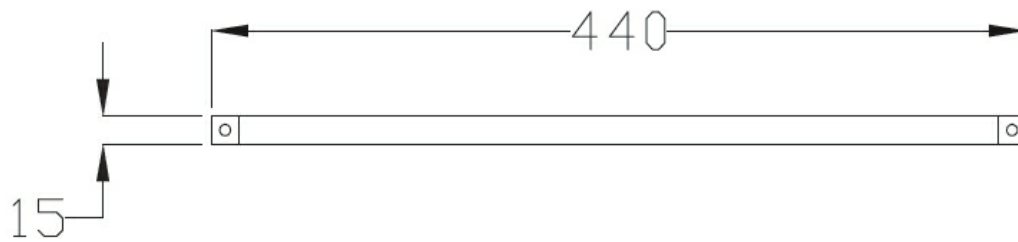

KIUB TOWEL RAIL SIDE BASIN FIXING

27471.02

Residential/Light
Commercial Use

Suitable for Residential/Light Commercial Use (Kitchens,
Bathrooms and Laundries in Hotels, Motels and
Retirement Villages).

5

Guarantee