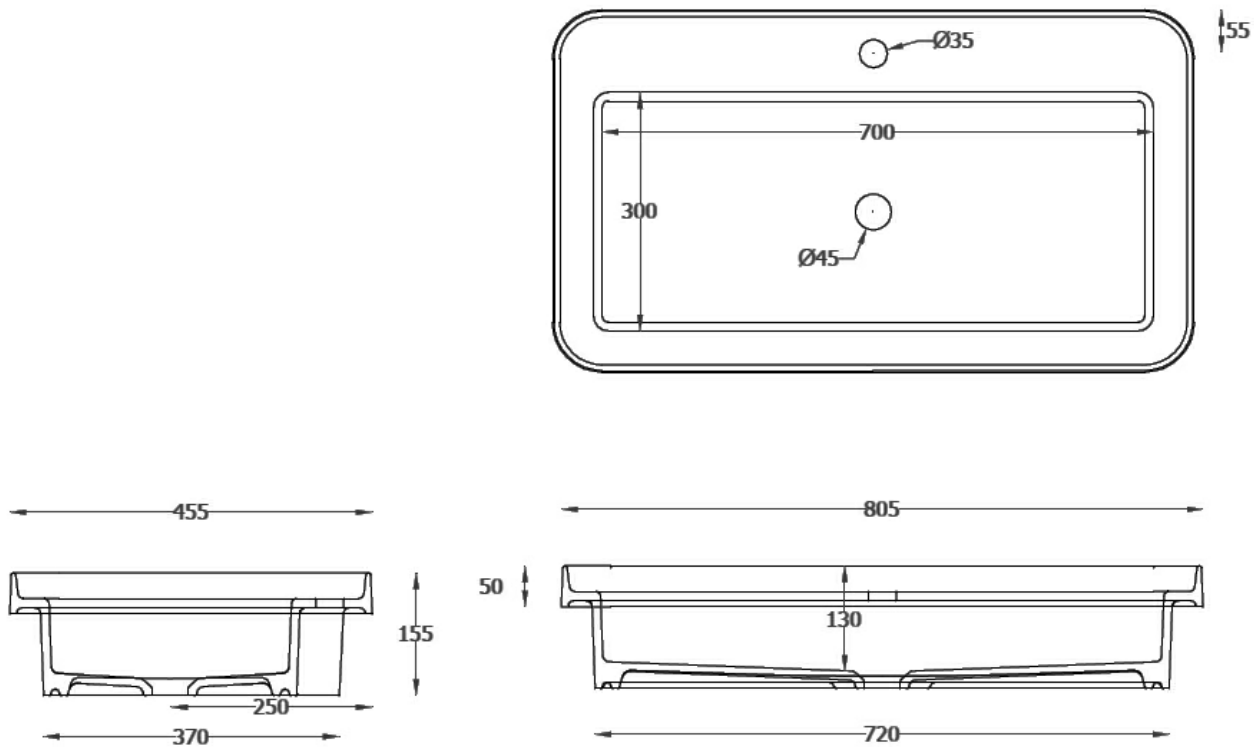

FUORI SCALA SQUARE INSET/VESSEL BASIN 1TH 805 X 455

27461.10
\$1239

the.artceram

Residential/Light
Commercial Use

Suitable for Residential/Light Commercial Use (Kitchens,
Bathrooms and Laundries in Hotels, Motels and
Retirement Villages).

5

Guarantee

5 Year Guarantee

Hand Finished

Hand Finished Vitreous China.

VC Allowance

Please give an allowance of 10mm (-/+) for all Vitreous
China basin dimensions.

Made in Italy

Designed & Engineered in
Italy

Thanks to a very thin rim, the Fuori Scala basins can be installed as vessel basins – semiotically similar to a cooking pot – or as inset basins where the evident thin rim is accentuated; or mounted on dedicated metal structures.