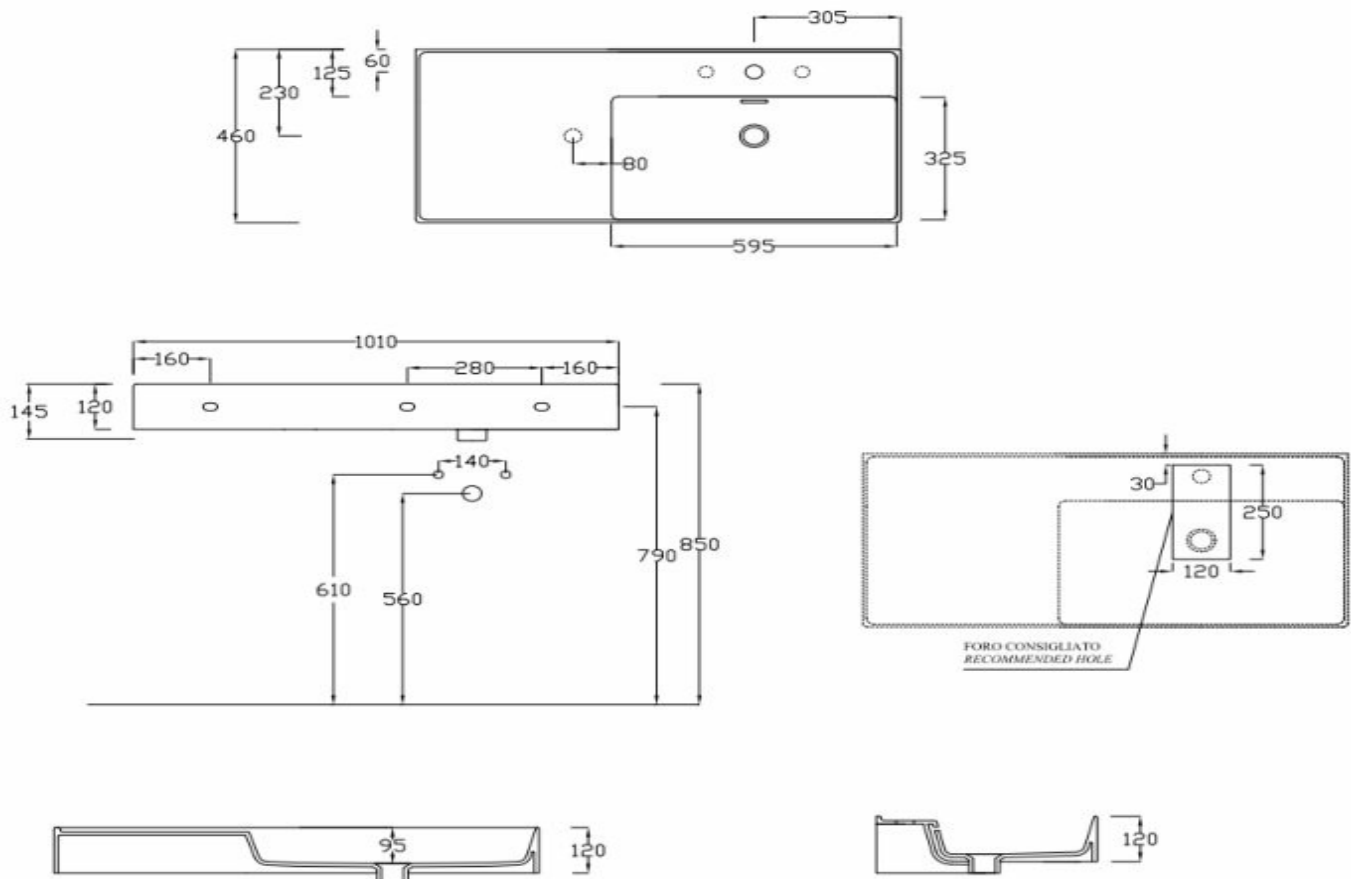

KIUB RIGHT HAND WALL BASIN 1010 X 460

27435.10

Residential/Light Commercial Use

Suitable for Residential/Light Commercial Use (Kitchens, Bathrooms and Laundries in Hotels, Motels and Retirement Villages).

Guarantee

5 Year Guarantee

Tap hole

1 Tap Hole

VC Allowance

Please give an allowance of 10mm (-/+) for all Vitreous China basin dimensions.

Made in Italy

Designed & Engineered in Italy