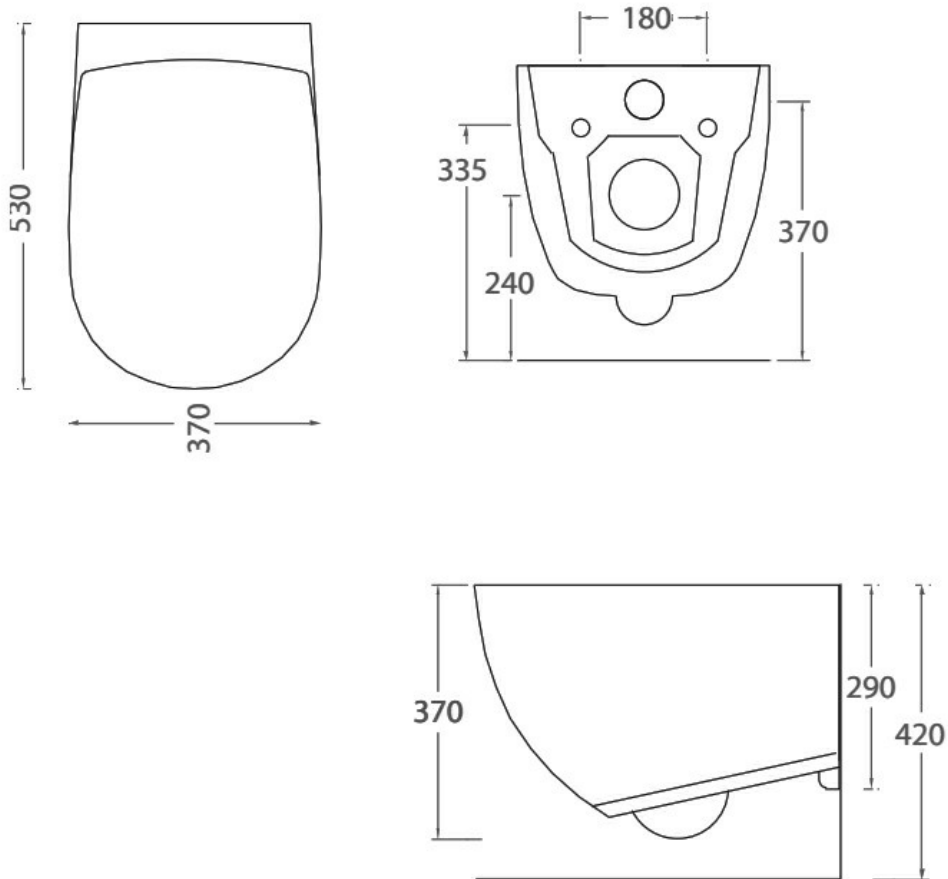

FILE WALL HUNG PAN C/W SOFT CLOSE SEAT - WHITE

27201.10

\$1625

the.artceram

Residential/Light Commercial Use

Suitable for Residential/Light Commercial Use (Kitchens, Bathrooms and Laundries in Hotels, Motels and Retirement Villages).

5

Guarantee

5 Year Guarantee

Rimless Clean

Hygienic and easy to clean

VC Allowance

Please give an allowance of 10mm (-/+ ) for all Vitreous China toilet dimensions.

Made in Italy

Designed & Engineered in Italy

Inspired by the Italian Studio Meneghello Paoelli, File toilet pans and bidets continue Artceram's tradition of contemporary bathware.