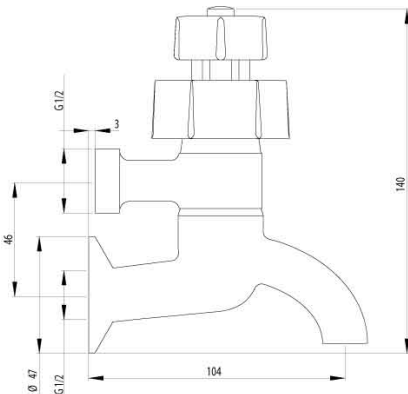

KOWHAI WASHING MACHINE COMBINATION SET

CONSTRUCTION: Brass body

CLASSIFICATION: Suitable for **all pressure** systems

INLET CONNECTIONS: 1/2" BSP Female

OUTLET CONNECTIONS: 3/4" BSP Male

WORKING PRESSURE: 10 - 500kPa

DIMENSIONS FOR FITTING: See installation guide

OPERATING TEMPERATURE: 5 °C - 80 °C

- Solid metal handle
- Standard 15mm headworks
- o star WELS rated on mains pressure (28.0 l/pm)
- 2 star WELS rated on low pressure (11.0 l/pm)