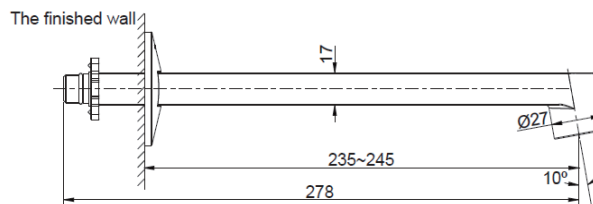

Note: For a full range of color finishes in your market please contact your local Kohler representative.

*BL launch date to be announced, CP & BN available now

Flow Curve

Note: Flow rates are approximate (1gallon = 3.785liters, 1 bar = 14.5psi)

Product Diagram

Dimensions are approximate
unit: mm

23889T-ND