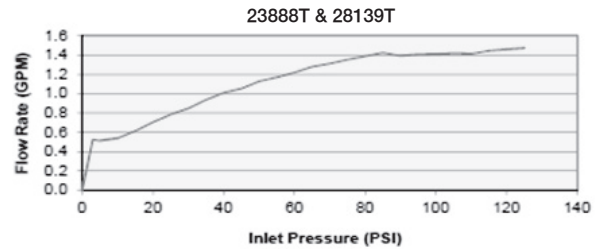

WALL MOUNT BASIN SPOUT - ROW 23889T-ND

Codes/Applicable Standards

Specified model meets or exceeds the following

- AS NZS 3718-2005
- AS NZS 6400-2016 (WELS 5 Star @ 6L/m, registration number: T34692)

Installation Notes

Note: For a full range of color finishes in your market please contact your local Kohler representative.

*BL launch date to be announced, CP & BN available now

Flow Curve

Note: Flow rates are approximate (1gallon = 3.785liters, 1 bar = 14.5psi)