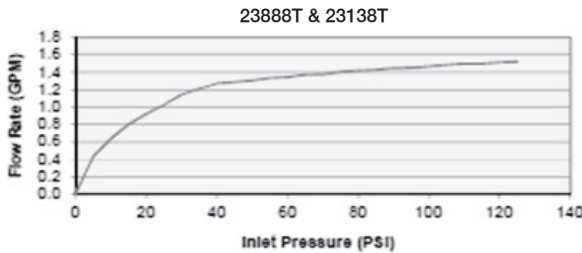

WALL MOUNT BASIN SPOUT - ROW 23889T-ND

Codes/Applicable Standards

Specified model meets or exceeds the following

- AS NZS 3718-2005
- AS NZS 6400-2016 (WELS 5 Star @ 6L/m, registration number: T34692)

Installation Notes

Note: For a full range of color finishes in your market please contact your local Kohler representative.

*BL launch date to be announced, CP & BN available now

Flow Curve

Note: Flow rates are approximate (1gallon = 3.785liters, 1 bar = 14.5psi)