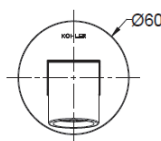

Note: For a full range of color finishes in your market please contact your local Kohler representative.

*BL launch date to be announced, CP & BN available now

Flow Curve

Note: Flow rates are approximate (1gallon = 3.785liters, 1 bar = 14.5psi)

Required Accessories

28138T-DR	Single Handle Inwall Valve	CP: Polished Chrome, BN: Brushed Nickel, BL: Matte Black*
77980T-4	Components Wall Mount Single Handle - Lever	CP: Polished Chrome, BN: Brushed Nickel, BL: Matte Black*
77980T-4A	Components Wall Mount Single Handle - Pin Lever	CP: Polished Chrome, BN: Brushed Nickel, BL: Matte Black*
28139T-DR	Dual Handle Inwall Valve	N/A
77981T-4	Components Wall Mount Dual Handles - Lever	CP: Polished Chrome, BN: Brushed Nickel, BL: Matte Black*
77981T-8	Components Wall Mount Dual Handles - Oyl	CP: Polished Chrome, BN: Brushed Nickel, BL: Matte Black*
77981T-9	Components Wall Mount Dual Handles - Industrial	CP: Polished Chrome, BN: Brushed Nickel, BL: Matte Black*

Product Diagram

Dimensions are approximate
unit: mm

23889T-ND