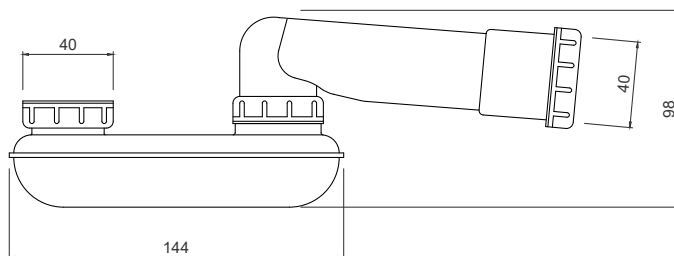

SPECIFICATION SHEET

Evoked 2-Piece 40mm Top Fix Bath Waste (Non-Overflow)

Features

- One touch pop-up top fix bath waste
- Size: 40mm
- Colours: Chrome, Matte Black, Brushed Nickel, Gunmetal and Brushed Brass
- Evoke Bath Trap available [2204]

Colour Options with Code

Technical Details

Note: All measurements shown are in millimetres. Sizes are nominal.

Evoked Low Profile Bath Trap [2204]