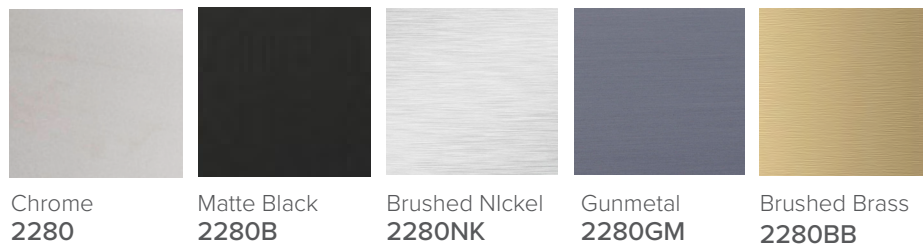

SPECIFICATION SHEET

Evoked 2-Piece 40mm Top Fix Bath Waste (Non-Overflow)

Features

- One touch pop-up top fix bath waste
- Size: 40mm
- Colours: Chrome, Matte Black, Brushed Nickel, Gunmetal and Brushed Brass
- Evoke Bath Trap available [2204]

Colour Options with Code

Technical Details

Note: All measurements shown are in millimetres. Sizes are nominal.

Evoked Low Profile Bath Trap [2204]