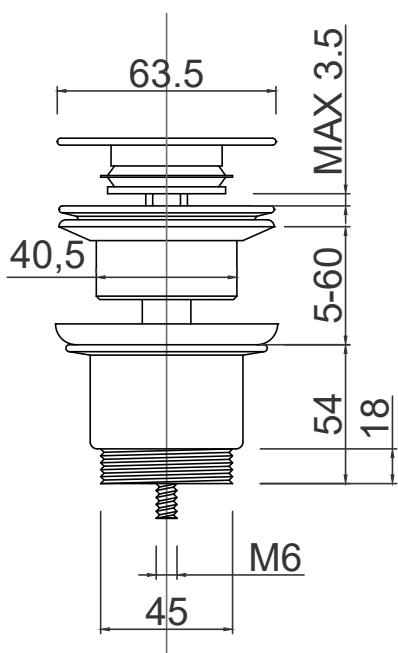

SPECIFICATION SHEET

Evoked 2-Piece 40mm Top Fix Bath Waste (Non-Overflow)

Features

- One touch pop-up top fix bath waste
- Size: 40mm
- Colours: Chrome, Matte Black, Brushed Nickel, Gunmetal and Brushed Brass
- Evoke Bath Trap available [2204]

Colour Options with Code

Technical Details

Note: All measurements shown are in millimetres. Sizes are nominal.

Evoked Low Profile Bath Trap [2204]