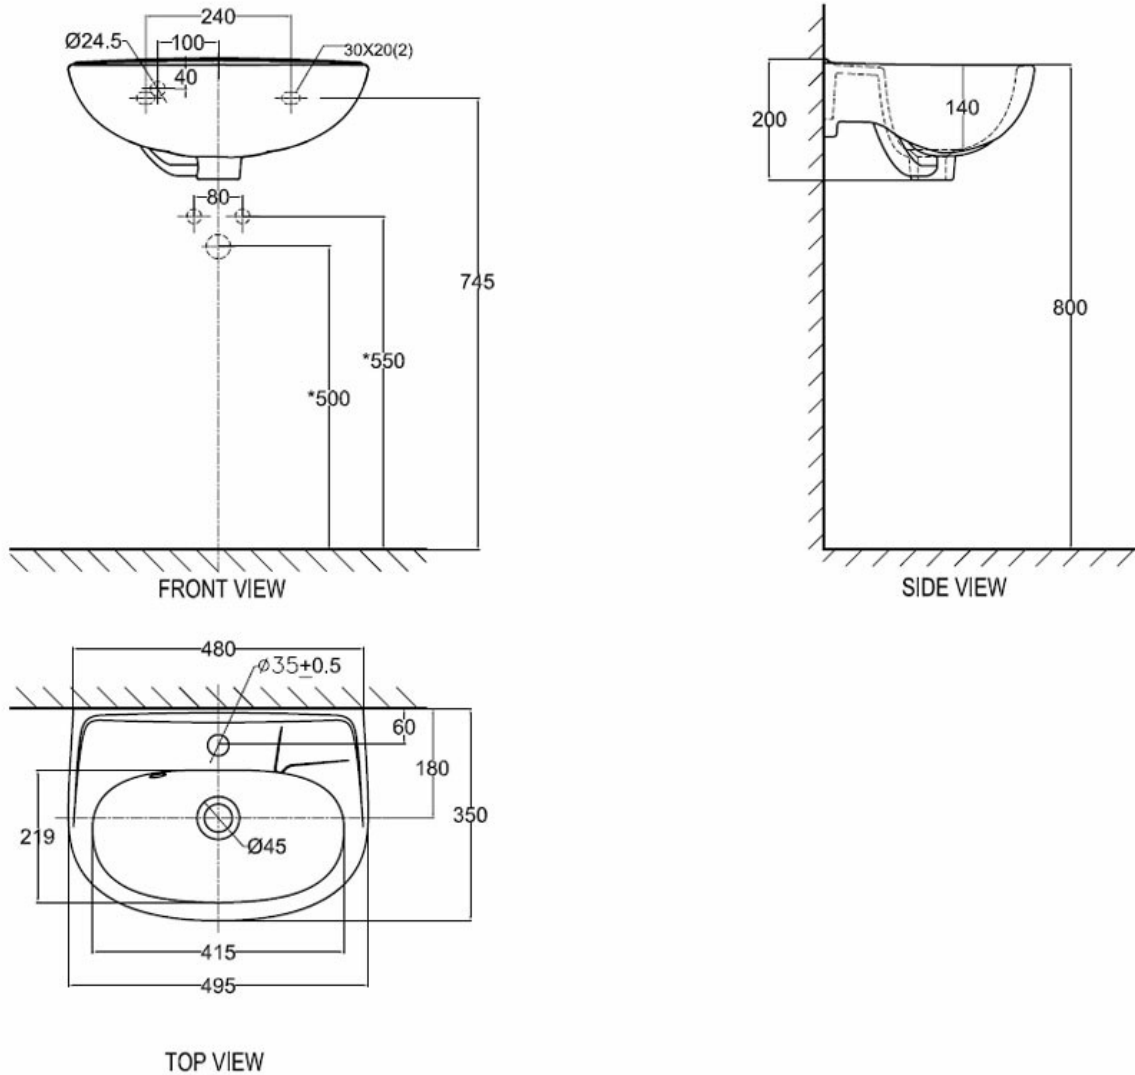

VALLO ROUND BASIN 480 X 350 1TH

12902.10

American Standard

10

Guarantee

10 Year Guarantee

Pro-Guard

Proguard, which is applied to the ceramic, prevents silica in the water from adhering to the surface, inhibiting the build-up of water stains.

Hand Finished

Hand Finished Vitreous China.

VC Allowance

Please give an allowance of 10mm (-/+) for all Vitreous China basin dimensions.

Vallo is a range of bathroom products designed to provide innovative and intelligent space saving solutions without compromising on quality or style. The collection can be mixed and matched to create functional and contemporary bathroom spaces with young, fresh design appeal.