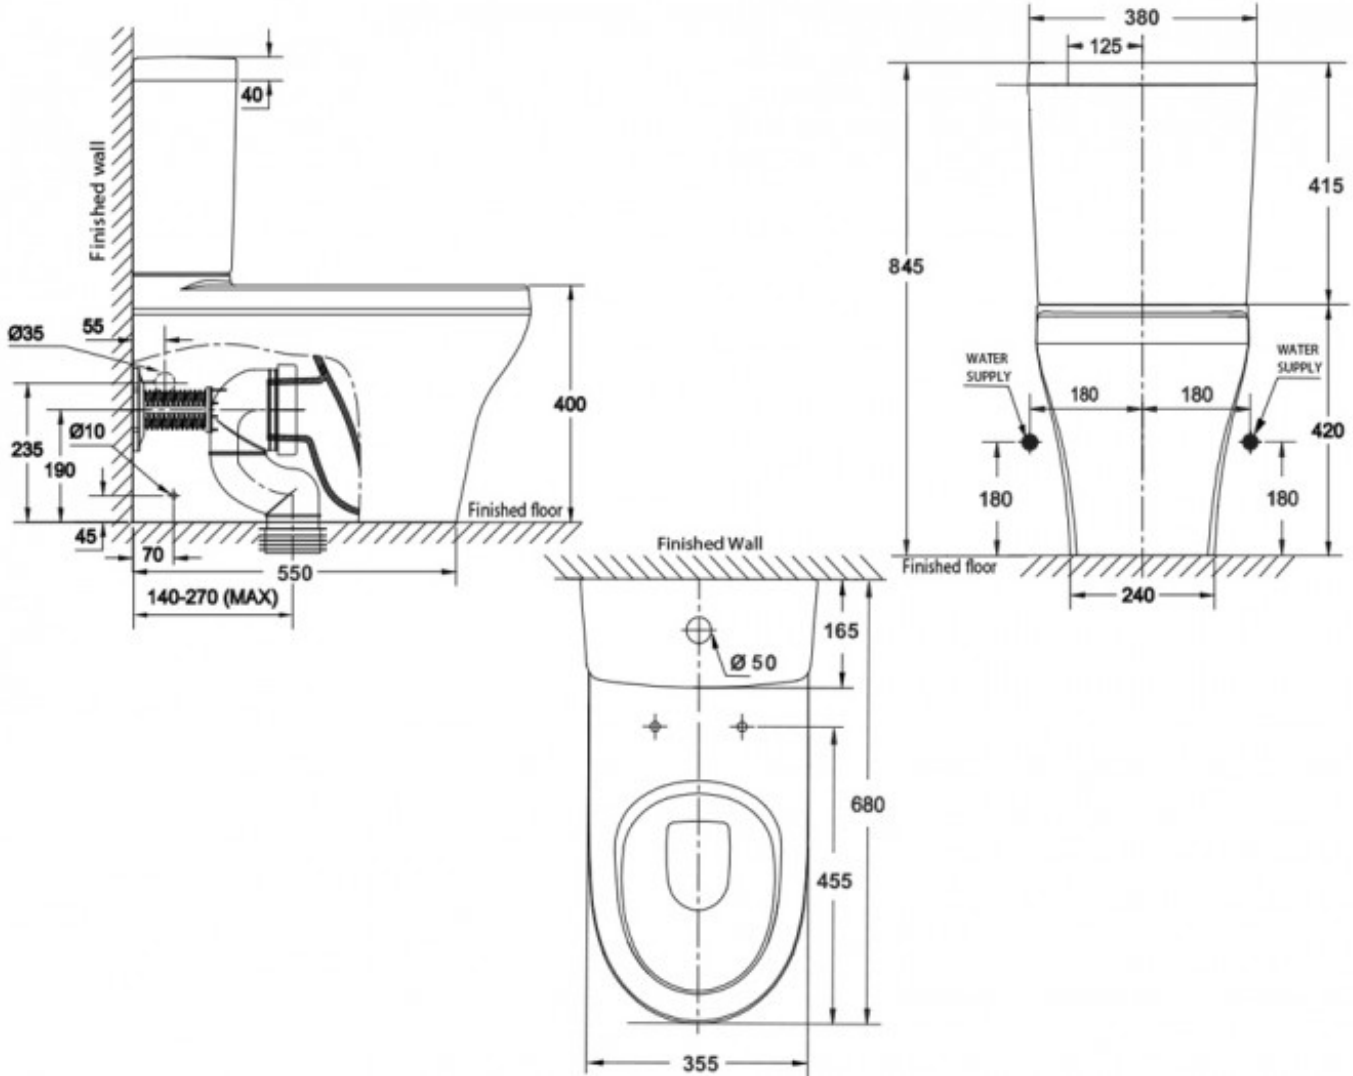

CYGNET NEU SQUARE CISTERN CC BTW TOILET SUITE - BOTTOM
INLET SOFT CLOSE SEAT

American Standard

12747.10

$915.00

5

Guarantee

5 Year Guarantee

4 Star WELS rating
(Toilets)

Allows for a 4.5 litre large flush and a 3 litre half flush

Residential/Light
Commercial

Suitable for residential use.

Commercial Use

Suitable for commercial use.

Skirted Design

Premium design allows for quick and easy exterior
cleaning.

Hand Finished

Hand Finished Vitreous China.