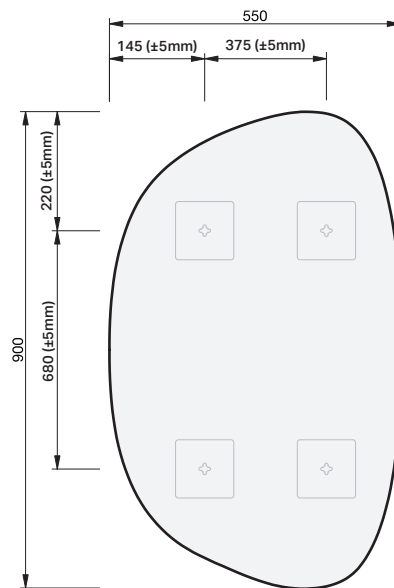

Solo Organic

MIRROR SPECIFICATION

Product Features	
Product Code	Solo Organic / 87520
Product Description	Solo Organic
Notes	5mm mirror vinyl backed copper & lead free glass Mount portrait or Landscape

IMPORTANT NOTE: Throughout this guide, tolerance for mirror size may vary by ± 1 mm, tolerance for bracket position may vary by ± 5 mm. Please read the installation manual for detailed information on installing the product. St. Michel pursues a policy of continuing improvement in design and manufacturing of its products. The right is therefore reserved to vary specifications without notice.