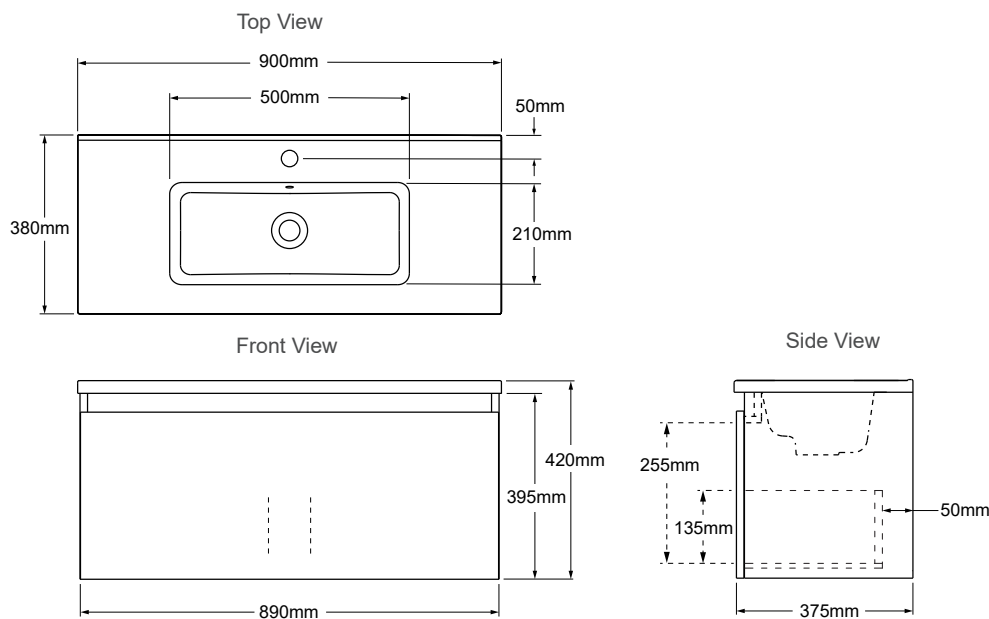

# Valencia™ 900mm Slim Vanity

Ideal for when space is at a premium, this narrow vanity provides a single deep drawer to maximise storage, and an easy-to-clean basin design.

**Features**

- Wall-hung
- White vanity top & cabinet
- Single integrated bowl with overflow
- One pre-drilled tap hole
- Single deep soft-close drawer for storage
- Moisture resistant exterior
- Fully enclosed rear for easy installation

Product	Product Code
Valencia 900 Slim Vanity	22858A-0
32MM Waste with overflow (not supplied)	99326A-CP

**NEW ZEALAND**

**KOHLER NZ LTD**

[www.Englefield.co.nz](http://www.Englefield.co.nz)

**AUSTRALIA**