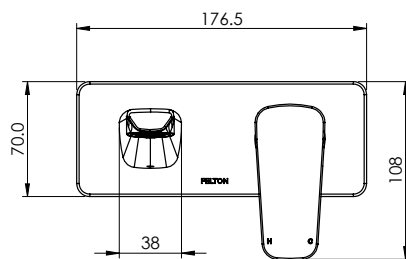

WHEN INSTALLED
AS BASIN MIXER