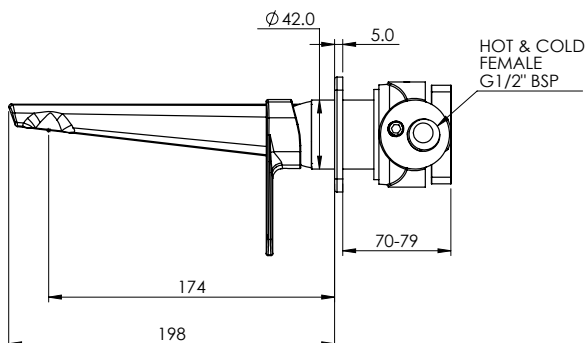

TECHNICAL PRODUCT INFORMATION

AXISS II

WALL MOUNTED BASIN/BATH MIXER 35MM

FEATURES & BENEFITS

- Mains pressure only (up to 500kPa)
- Available in chrome & PVD finishes
- 35mm quality European cartridge
- 174mm reach from wall to centre of outlet
- Pivoting aerator included
- Designed & assembled in NZ
- 10 year warranty (T&C's apply)

WHEN INSTALLED
AS BASIN MIXER